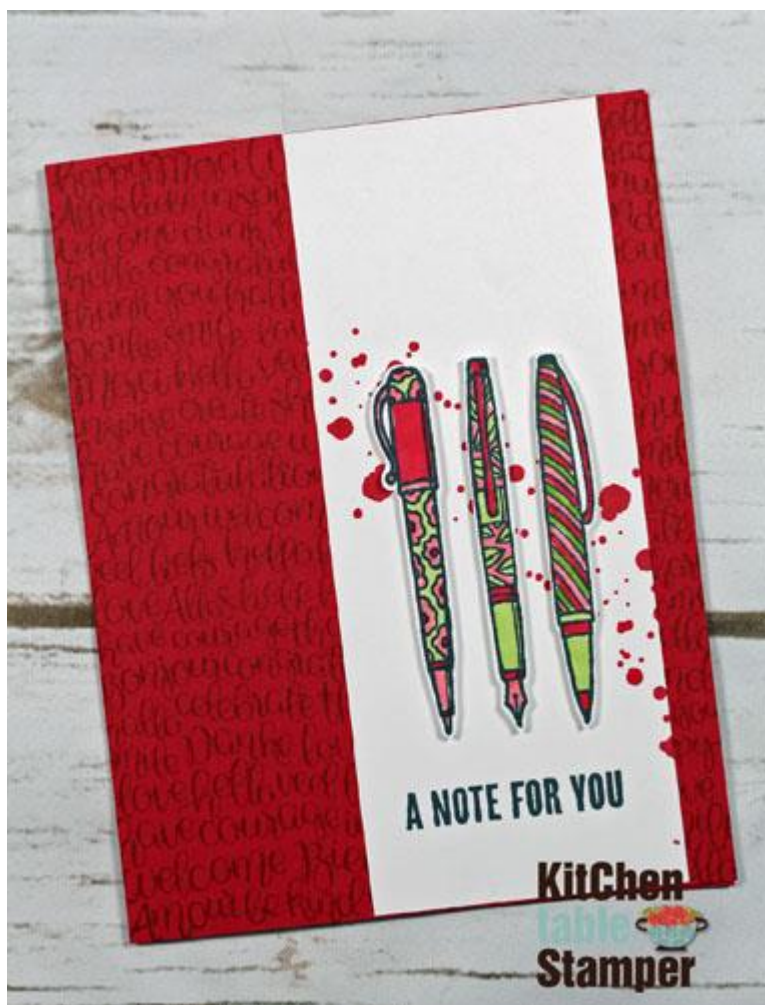

Crafting Forever Note Card

December Paper and Ink

Marisa Alvarez

847 922-6795 call/text

marisa@kitchentablestamper.com

marisaalvarez.stampinup.net

Measurements:

Real Red: 5-1/2 x 8-1/2", scored at 4-1/4"

Whisper White: 2-1/4 x 5-1/4" and 1-3/4 x 3" for stamping and fussy cutting pens

Crafting Forever Note Card

December Paper and Ink

Marisa Alvarez

847 922-6795 call/text

marisa@kitchentablestamper.com

marisaalvarez.stampinup.net

- [Crafting Forever Clear-Mount Stamp Set - 143958](#)
- [Handwritten Clear-Mount Stamp Set - 146524](#)
- [Wood Words Clear-Mount Stamp Set - 143928](#)
- [Swirly Bird Photopolymer Stamp Set - 141749](#)
- [Real Red 8-1/2" X 11" Cardstock - 102482](#)
- [Whisper White 8-1/2" X 11" Cardstock - 100730](#)
- [Tuxedo Black Memento Ink Pad - 132708](#)
- [Real Red Classic Stampin' Pad - 147084](#)
- [Real Red Combo Pack Stampin' Blends - 147935](#)
- [Granny Apple Green Stampin' Blends Markers Combo Pack - 147274](#)
- [Flirty Flamingo Stampin' Blends Markers Combo Pack - 147278](#)
- [Snail Adhesive - 104332](#)
- [Stampin' Dimensionals - 104430](#)
- [Stampin' Pierce Mat - 126199](#)
- [Simply Scored - 122334](#)
- [Bone Folder - 102300](#)
- [Paper Snips - 103579](#)