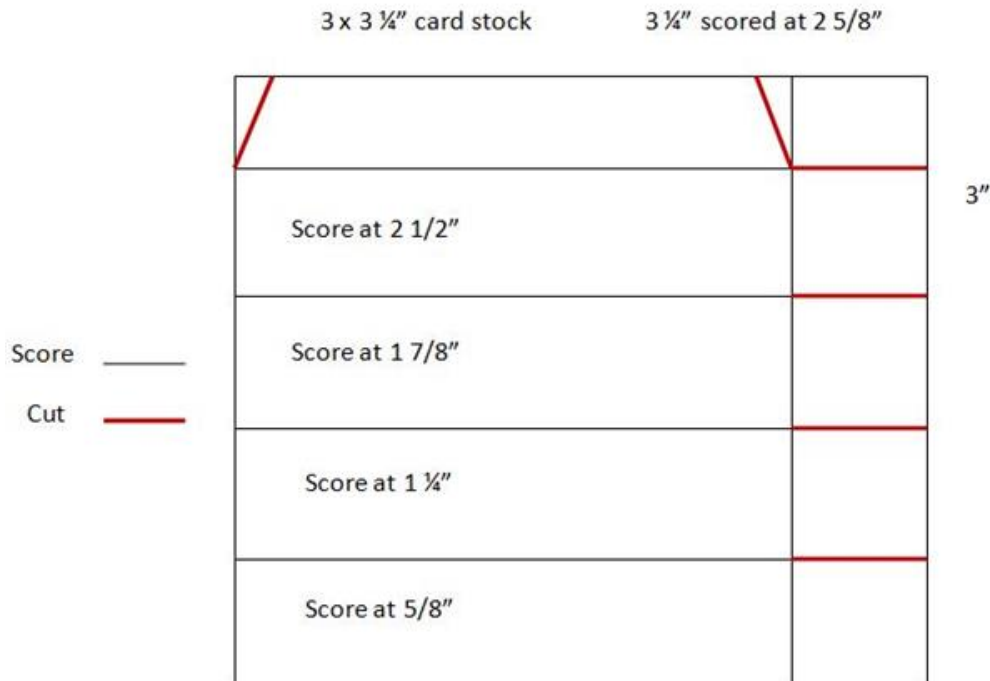

## Measurements:

6 x 6" Regal Designer Series Paper - 2 x 2-3/4" Real Red Polka Dot Pattern

Real Red- 3 x 3 1/4", scored and cut according to the diagram plus 3 x 4" for die cutting bottles