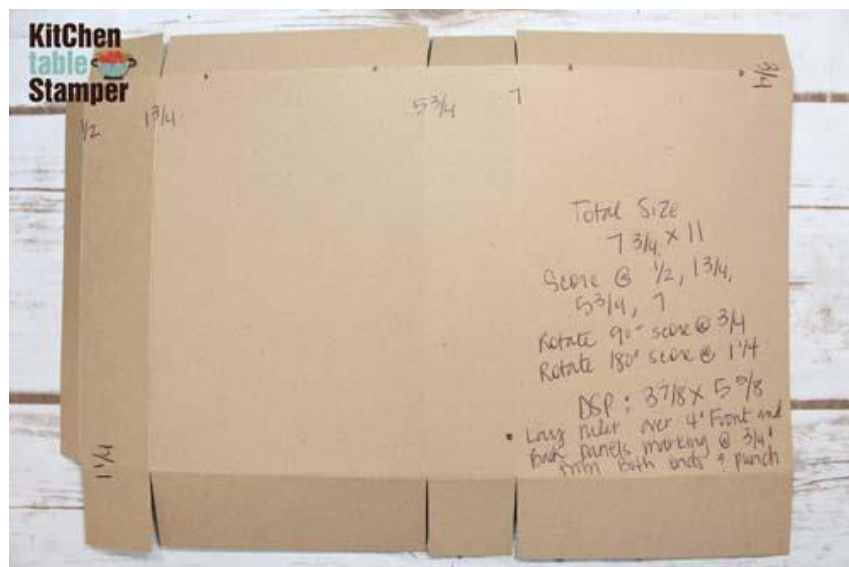

Still Scenes Snow Globe Gift Bag Tutorial

Marisa Alvarez

847 922-6795 call/text

marisa@kitchentablestamper.com

marisaalvarez.stampinup.net

Measurements:

Whisper White Cardstock:

-7-3/4 x 11" scored on the 11" side at 1/2, 1-3/4, 5-3/4, 7, and rotate 90 degrees and score at 3/4" on the 7-3/4" side, then rotate 180 degrees and score at 1-1/4" on the 7-3/4" side - see the photo below.

-2 x 3" for die cutting the third largest Nested Stitched Labels Dies

Still Scenes Snow Globe Gift Bag Tutorial

Marisa Alvarez

847 922-6795 call/text

marisa@kitchentablestamper.com

marisaalvarez.stampinup.net

Soft Suede Cardstock: 2-1/2 x 3-1/2" for die cutting the snow globe base

Gold Foil Sheets: 2-1/2 x 3-1/2" for die cutting the detailed snow globe base

Wrapped in Plaid Designer Series Paper: 3-7/8 x 5-5/8"