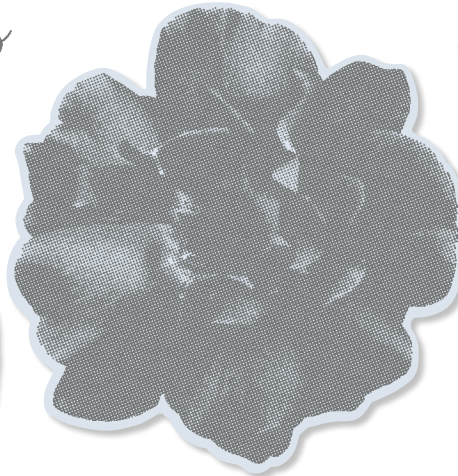

FIRST FROST

148913 \$22.00 (suggested clear blocks: c, e, g, h)

9 cling stamps • Available in French

● Coordinates with Frosted Bouquet Dies (p. 193)

True friendship
IS ONE OF GOD'S
greatest gifts

TO BE YOUR FRIEND