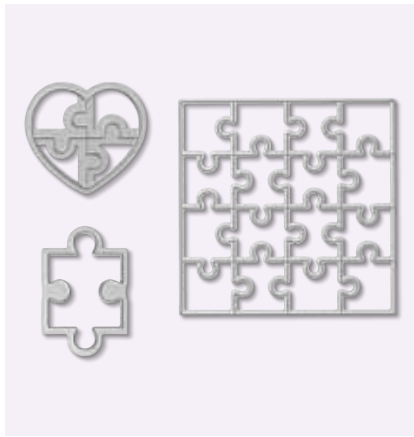

PUZZLE PIECES

146830 **$25.00**

3 dies. Largest die: 3-1/2" (8.9 cm).

Coordinates with *Love You to Pieces Stamp Set* (p. 86)