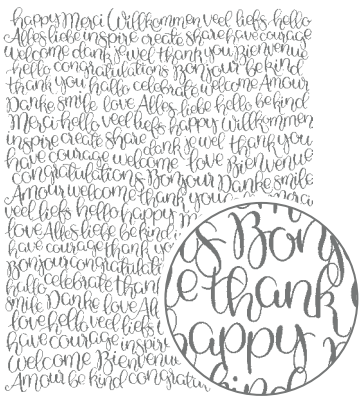

ACTUAL SIZE

HANDWRITTEN

146521 **$20.00** (wood block included)
152063 **$16.00** (suggested clear block: f)
1 cling background stamp
Measures 4-1/2" x 5-3/4" (11.4 x 14.6 cm)