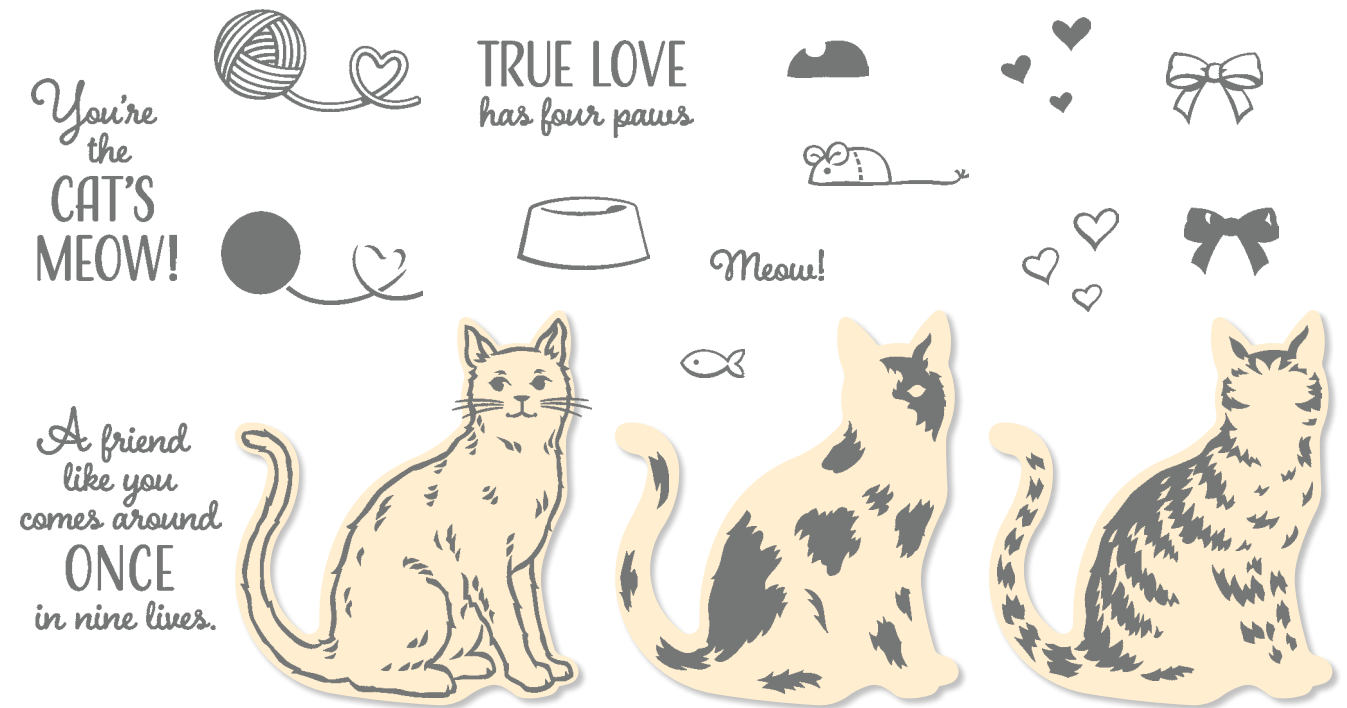

NINE LIVES

148703 **$16.00** (suggested clear blocks: a, b, c, d)
17 photopolymer stamps • Two-Step
• Coordinates with Cat Punch (p. 187)