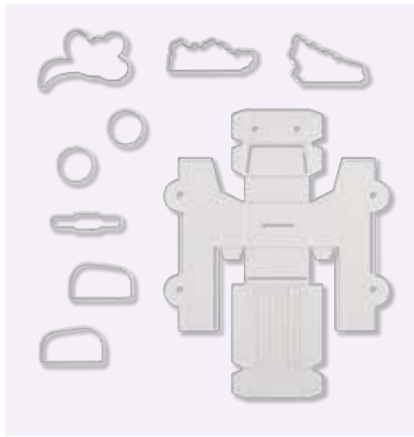

THANK YOU

146832 **\$18.00**

1 die. 3" x 2-1/2" (7.6 x 6.4 cm).
Coordinates with *A Big Thank You Stamp Set* (p. 96)

TROPICAL

146831 **\$27.00**

8 dies. Largest die: 2-5/8" (6.7 cm).

Coordinates with Tropical Chic Stamp Set (p. 93)