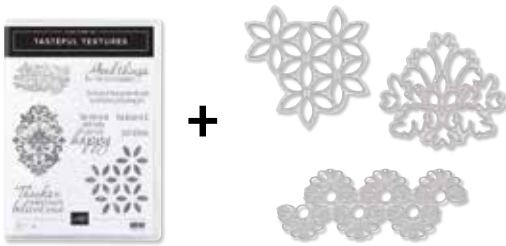

SILHOUETTE SCENES BUNDLE

Cling • 151058 **\$52.00**

Silhouette Scenes Stamp Set + Sweet Silhouettes Dies
Available in French

PAGE
135

TASTEFUL TEXTURES BUNDLE

Cling • 151081 **\$48.50**

Tasteful Textures Stamp Set + Tasteful Backgrounds Dies
Available in French