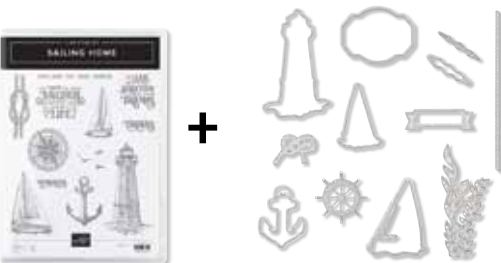

Create an elegant, embossed frame with the Heirloom Frames Dies & 3D Embossing Folders (p. 197).

WOVEN THREADS SUITE

Cling • 152184 **\$72.00**

Available in French

Get a coordinating selection of products with one simple purchase. Suite bundle includes the stamp set and dies/embossing folders bundle at 10% off plus one each of the other items featured in photos below. Add ink, cardstock, and adhesive to complete your project.