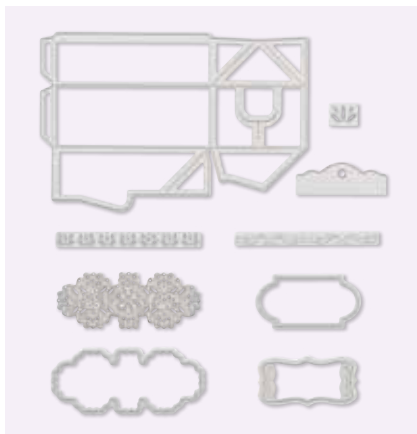

PERFECT PARCEL

149627 **$35.00**

9 dies. Finished size: 3-1/2" x 2-1/8" x 1-3/8" (8.9 x 5.4 x 3.5 cm).

Coordinates with Parcels & Petals Stamp Set (p. 27)