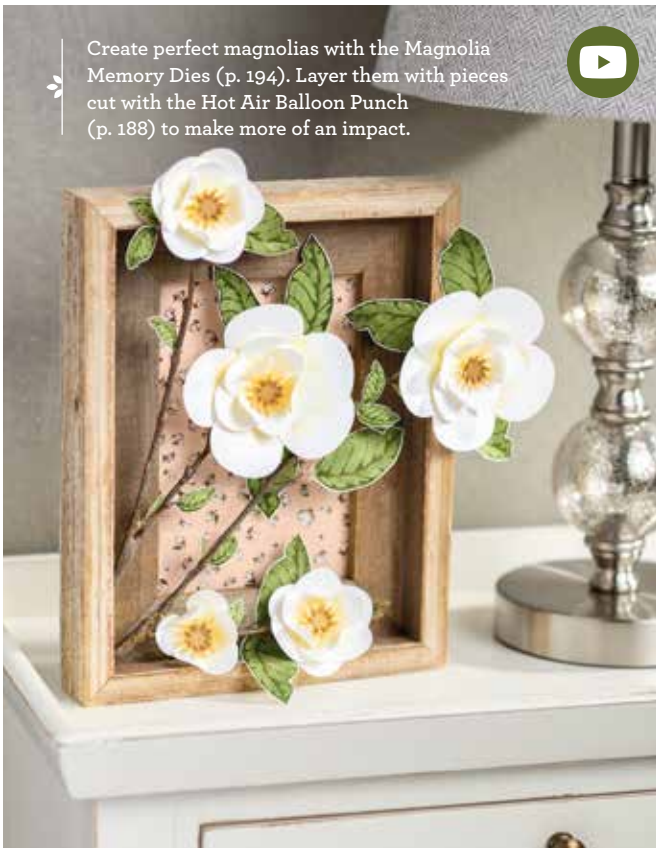

LOVE IT? GET MORE OF IT!

If you love the Magnolia Lane suite, enjoy these samples that use the Good Morning Magnolia Stamp Set (p. 38). Use these colors or choose your favorites.

Also, don't miss the coordinating Garden Lane suite (p. 40-41). Combine these suites and bring all these products together for endless possibilities.

To make coordinating even easier, the Magnolia Lane Memories & More Card Pack (p. 171) includes images from both Good Morning Magnolia and Verdant Garden Stamp Sets.