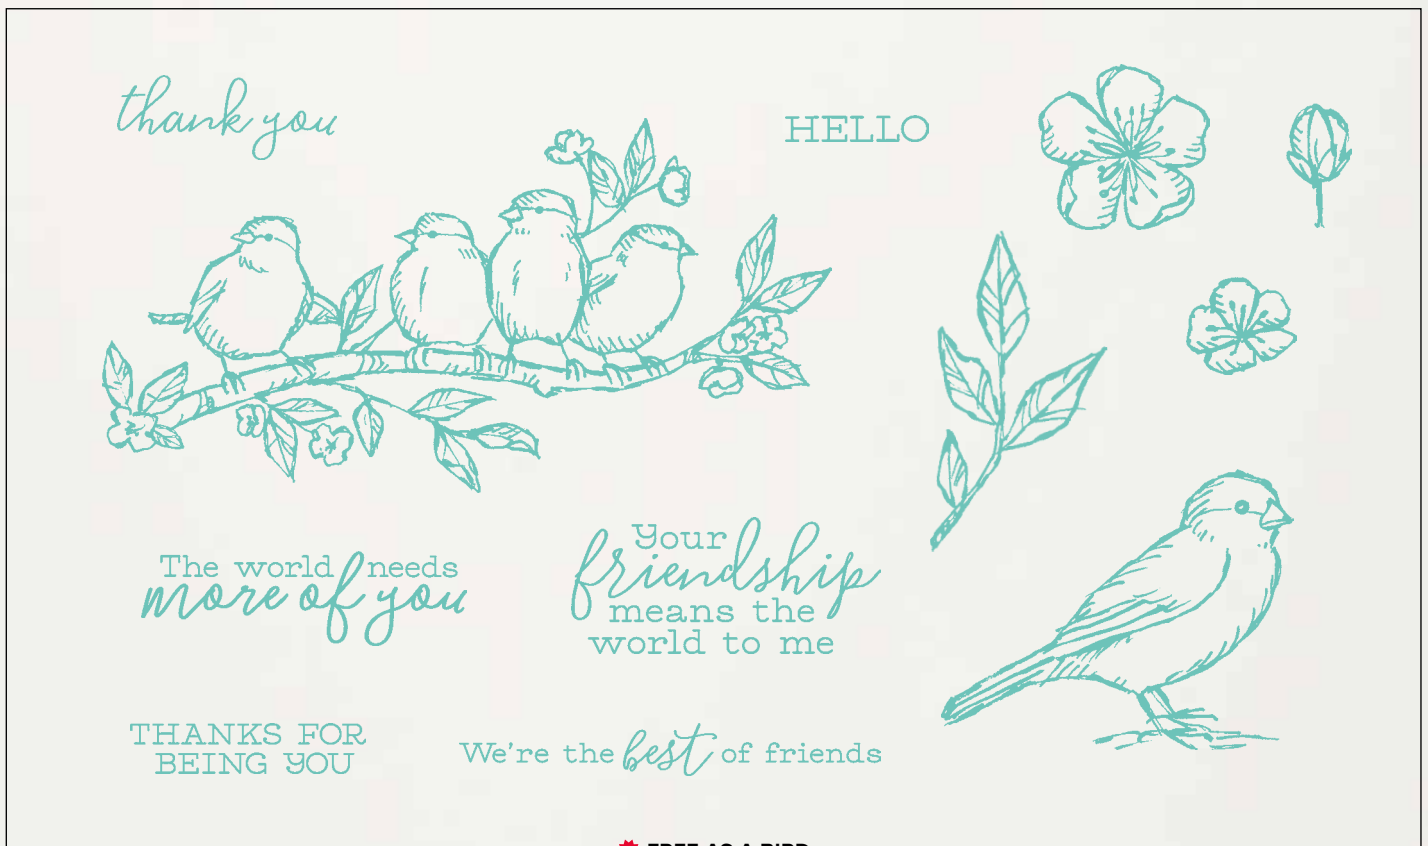

BIRD BALLAD SUITE

PAGE 166 | **BIRD BALLAD DESIGNER SERIES PAPER**

149592 \$11.50

12 sheets: 2 each of 6 double-sided designs. 12" x 12" (30.5 x 30.5 cm).

Basic Black, Basic Gray, Bermuda Bay, Calypso Coral, Crumb Cake, Daffodil Delight, Old Olive, Petal Pink, Pool Party, Smoky Slate, Soft Suede, Whisper White