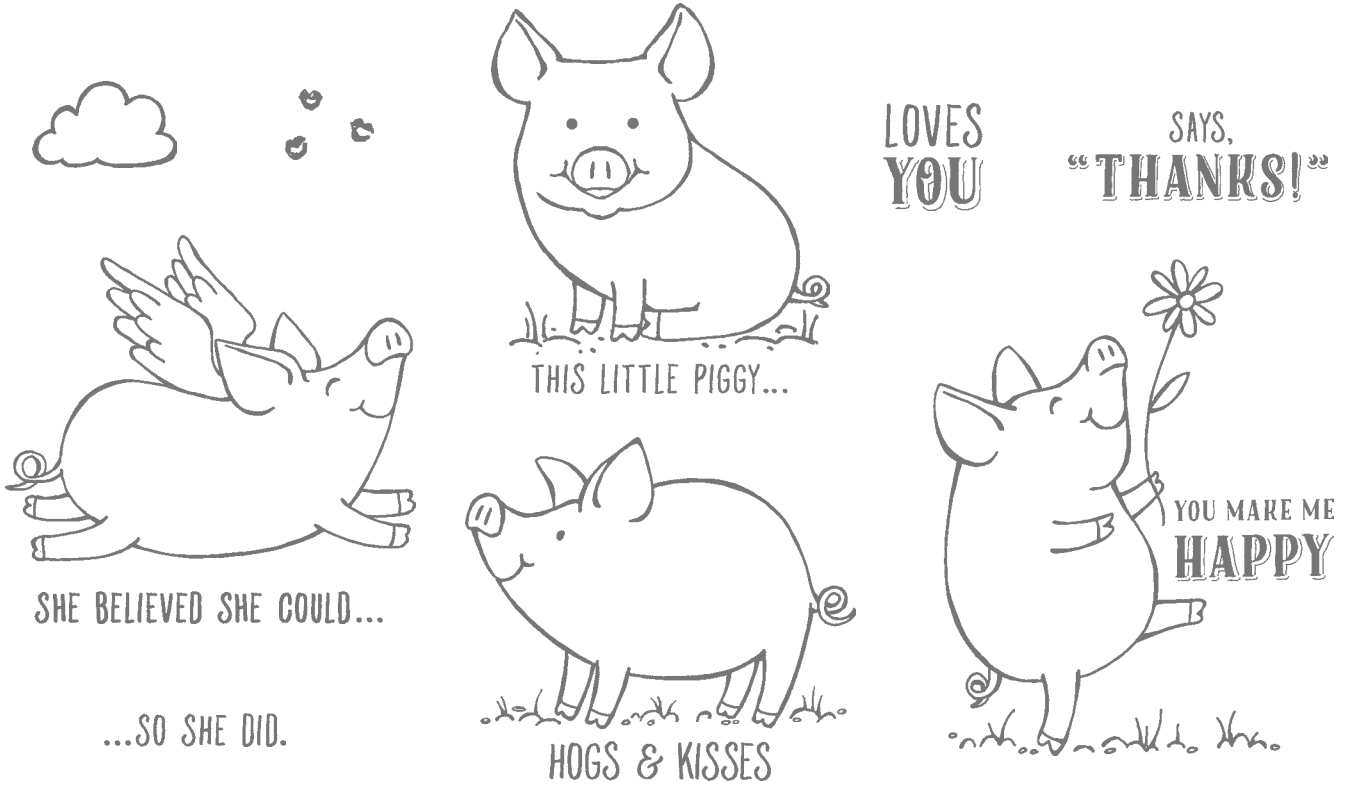

THIS LITTLE PIGGY

151227 **$20.00** (suggested clear blocks: a, c, d, g)
9 cling stamps • Available in French