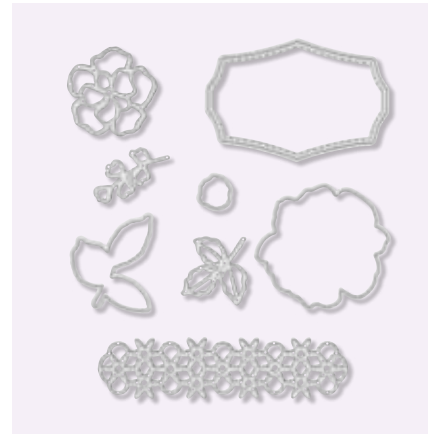

WILD ROSE

149547 **$34.00**

8 dies. Largest die: 4-7/8" x 1-1/4" (12.4 x 3.2 cm).
Coordinates with To a Wild Rose Stamp Set (p. 141)