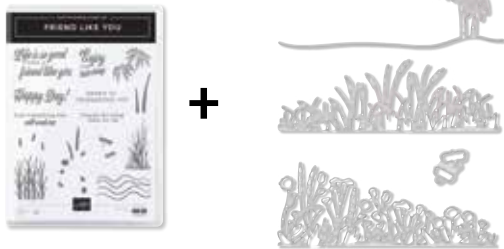

FRIEND LIKE YOU BUNDLE

Photopolymer • 151084 **$47.50**

Friend Like You Stamp Set + Friendly Silhouettes Dies
Available in French