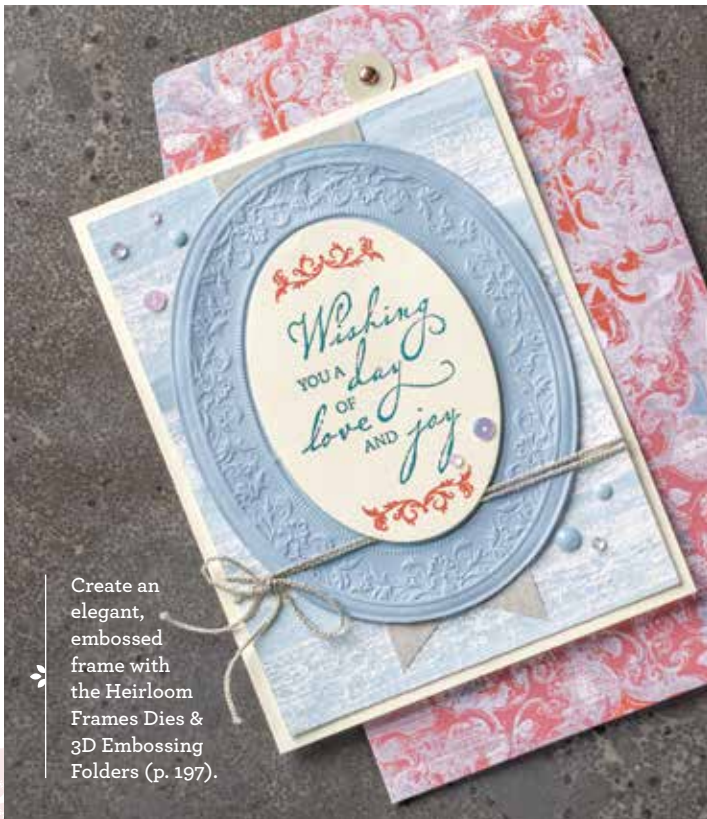

Create an elegant, embossed frame with the Heirloom Frames Dies & 3D Embossing Folders (p. 197).

WOVEN THREADS SUITE

Cling • 152184 **\$72.00**

Available in French

Get a coordinating selection of products with one simple purchase. Suite bundle includes the stamp set and dies/embossing folders bundle at 10% off plus one each of the other items featured in photos below. Add ink, cardstock, and adhesive to complete your project.