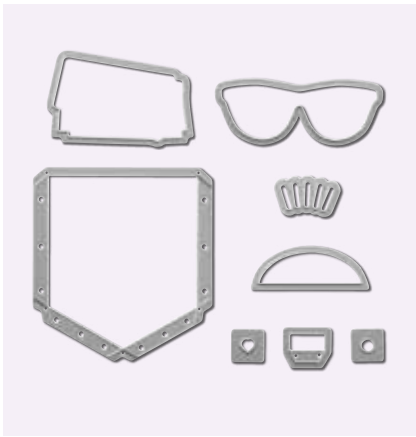

PAVILION

149628 **\$34.00**

10 dies. Largest die: 2-7/8" x 3-1/4" (7.3 x 8.3 cm).

Coordinates with Pretty Pavilion Stamp Set (p. 21)

POCKET

143750 **\$25.00**

8 dies. Largest die: 3-3/8" x 3-1/4" (8.6 x 8.3 cm).