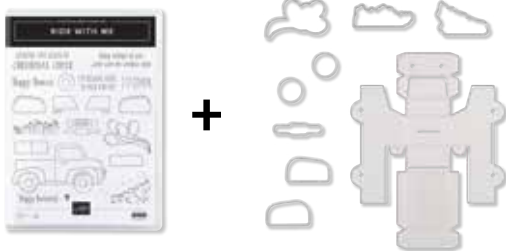

RIDE WITH ME BUNDLE

Photopolymer • 151106 **$52.00**

Ride with Me Stamp Set + Truck Ride Dies