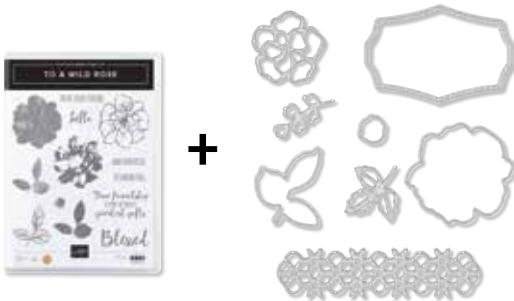

TO A WILD ROSE BUNDLE

Photopolymer • 151073 **$54.00**

To a Wild Rose Stamp Set + Wild Rose Dies
Available in French