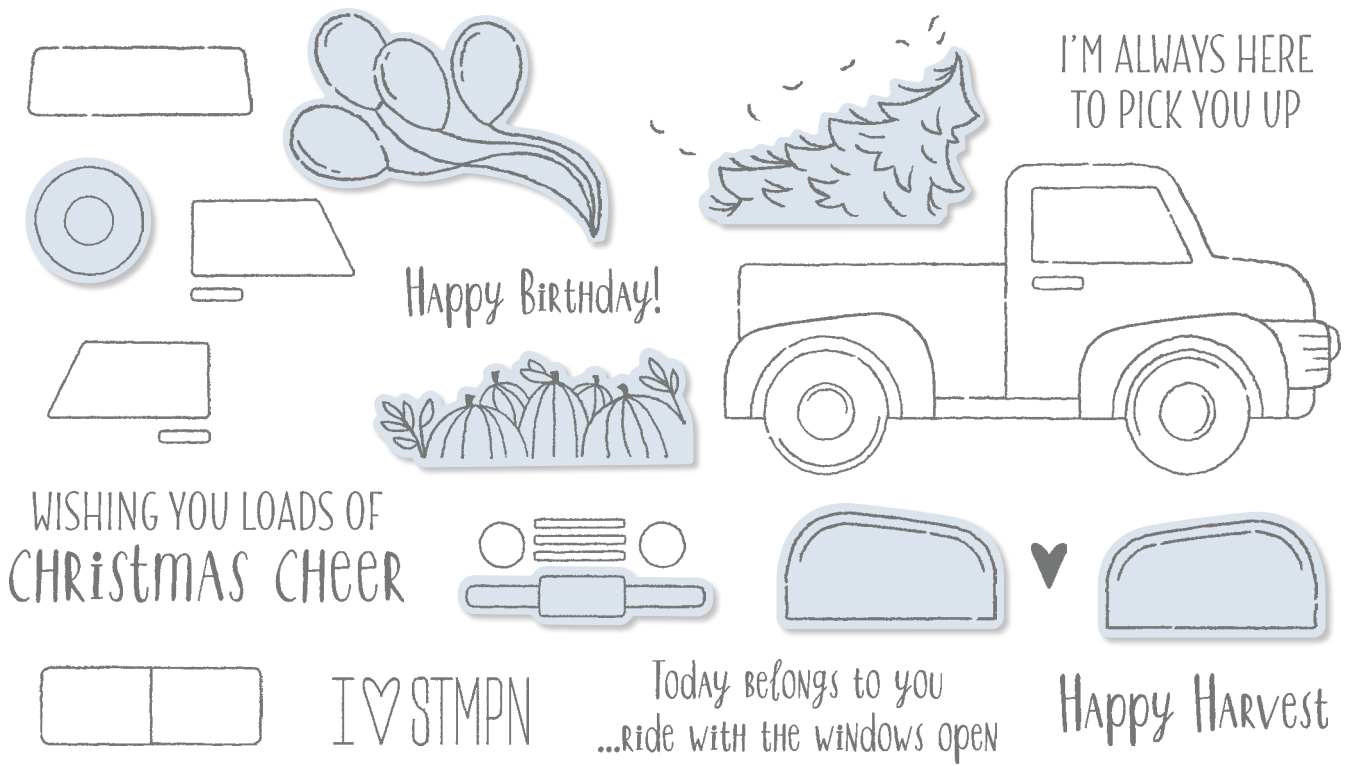

RIDE WITH ME

149312 **$21.00** (suggested clear blocks: b, c, i)
19 photopolymer stamps

Coordinates with *Truck Ride Dies* (p. 197)