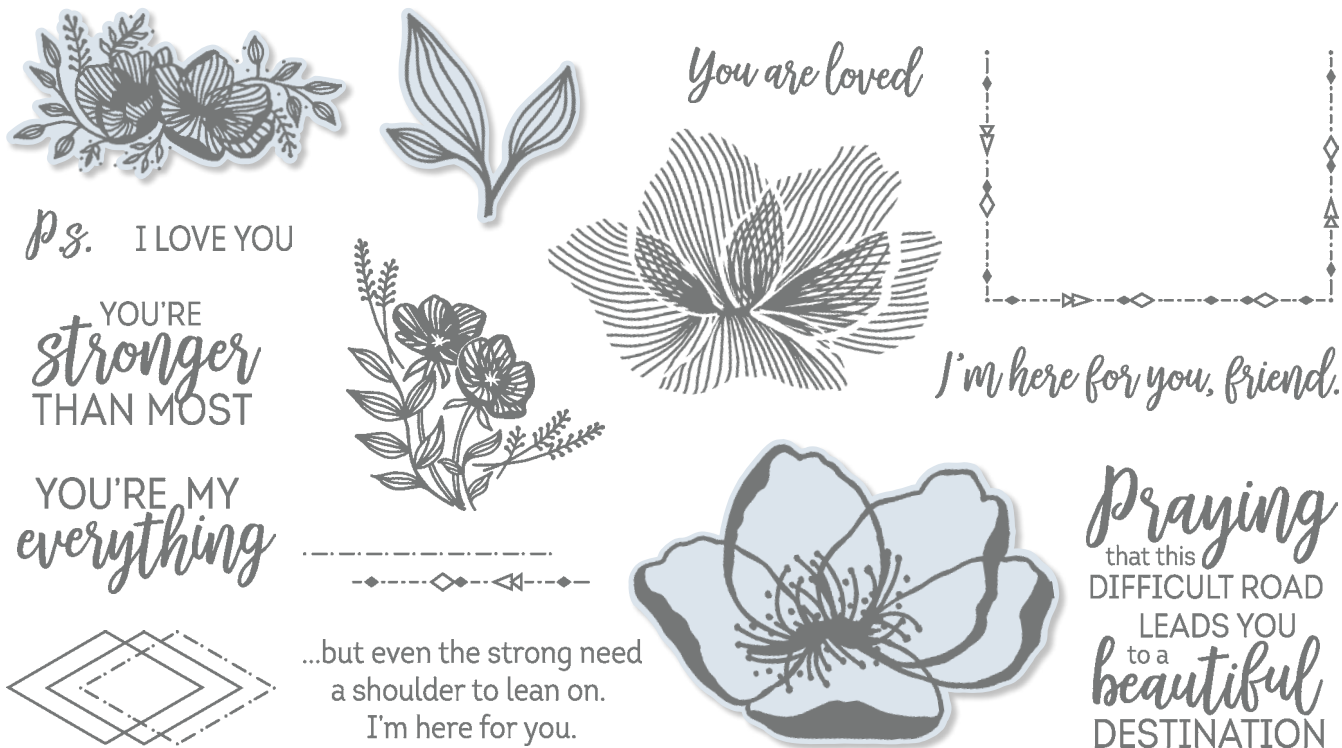

BEAUTIFUL PROMENADE

146842 **$21.00** (suggested clear blocks: a, b, c, d, g)
16 photopolymer stamps • Two-Step • Available in French
● Coordinates with Beautiful Layers Dies (p. 191)

LOVE: THANKS & SUPPORT