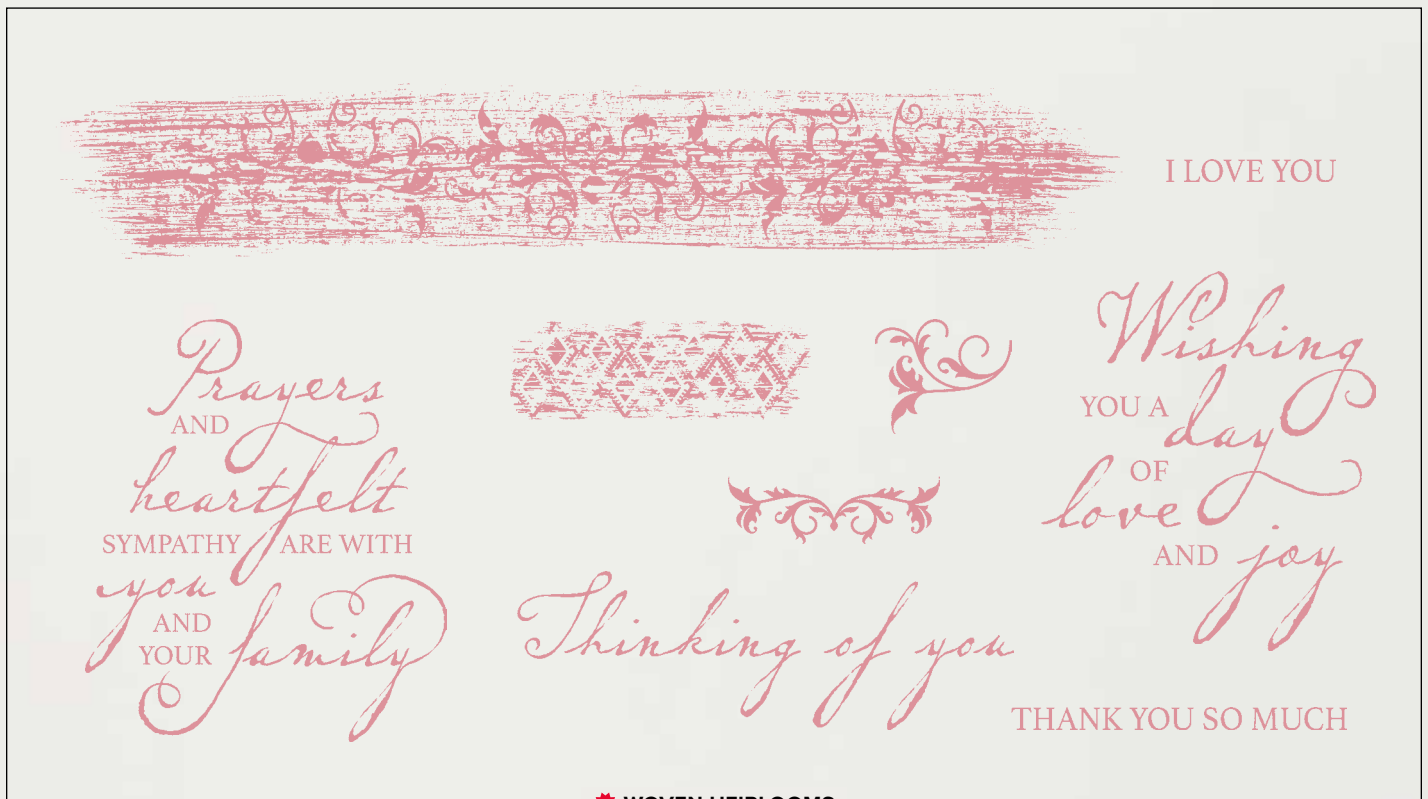

WOVEN HEIRLOOMS

149306 **$24.00** (suggested clear blocks: c, d, f)

9 cling stamps • Available in French

Coordinates with Heirloom Frames Dies & 3D Embossing Folders (p. 197)