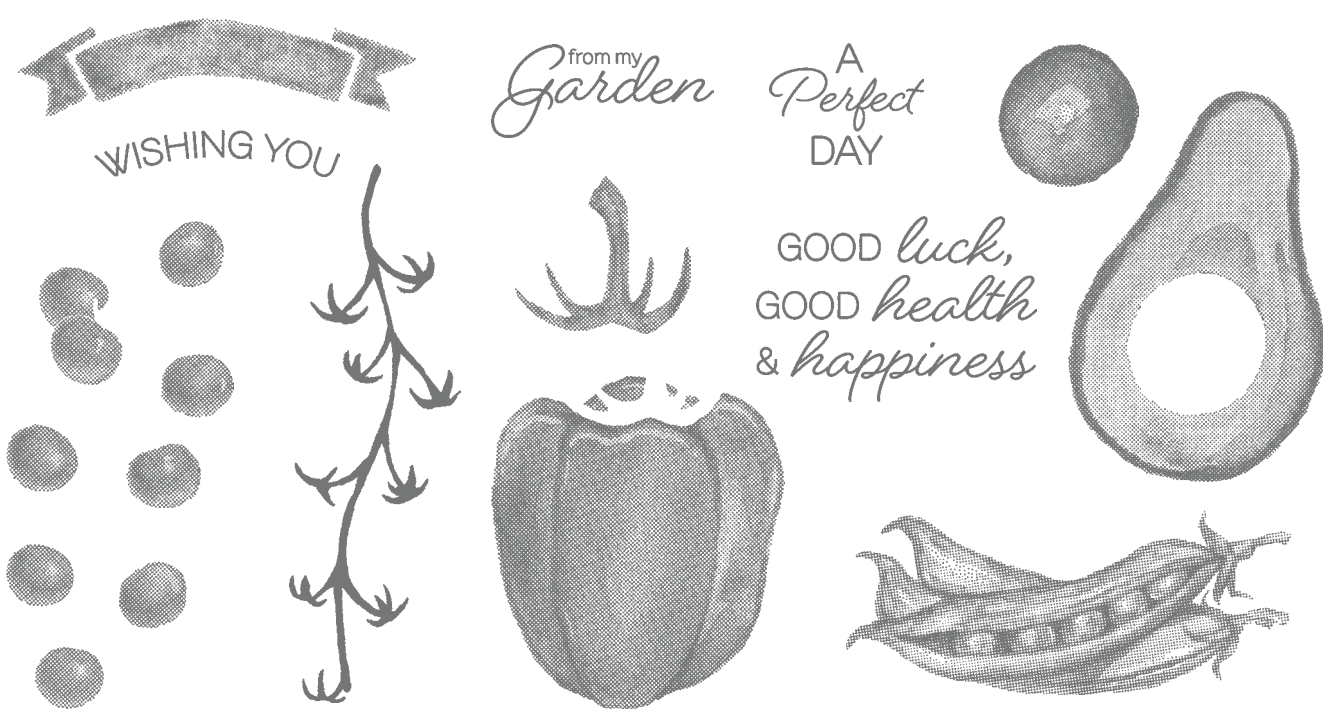

Every flower that ever bloomed
had to grow through dirt to see the sun.

Thanks

GARDEN SHED

149247 **\$23.00** (suggested clear blocks: c, f, g, h)
6 cling stamps

GARDEN GOODNESS

149250 **\$17.00** (suggested clear blocks: a, b, c, d, h)
12 photopolymer stamps • Two-Step