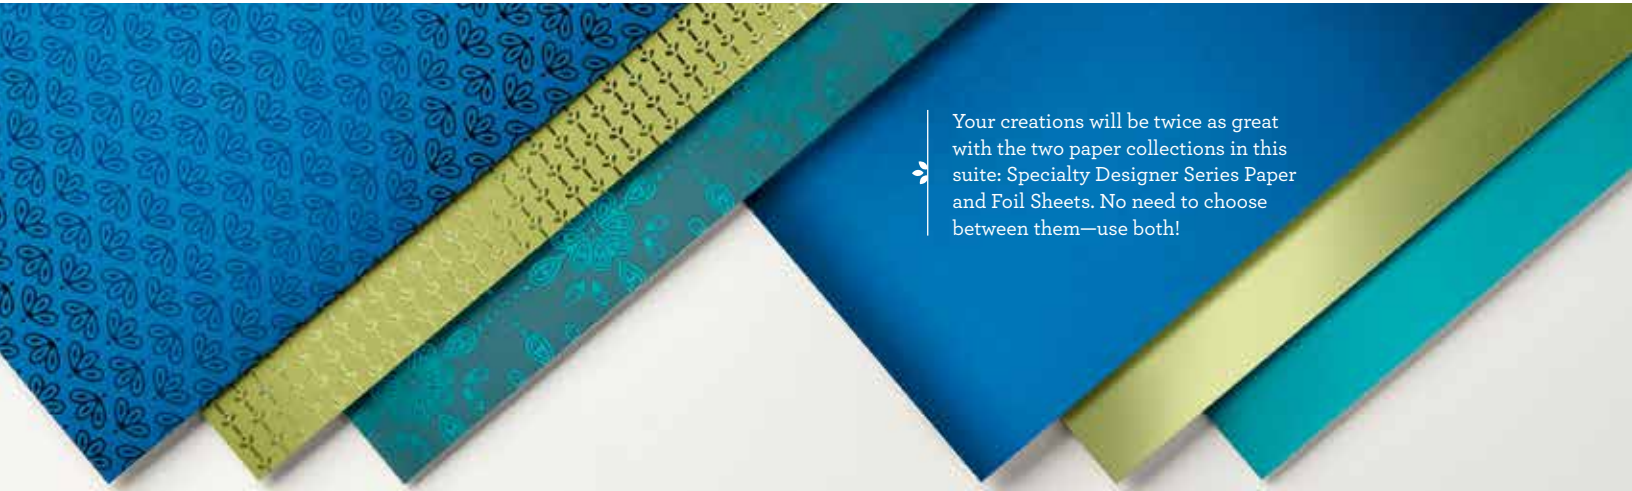

NOBLE PEACOCK SUITE

Your creations will be twice as great with the two paper collections in this suite: Specialty Designer Series Paper and Foil Sheets. No need to choose between them—use both!

PAGE **167** | **NOBLE PEACOCK SPECIALTY DESIGNER SERIES PAPER**
149493 **$14.50**
12 sheets: 4 each of 3 single-sided designs. 12" x 12" (30.5 x 30.5 cm).
Blueberry Bushel, Old Olive, Pretty Peacock

PAGE **167** | **NOBLE PEACOCK FOIL SHEETS**
149495 **$10.00**
6 single-sided sheets: 2 each of 3 colors. 12" x 12" (30.5 x 30.5 cm).
Blueberry Bushel, Old Olive, Pretty Peacock