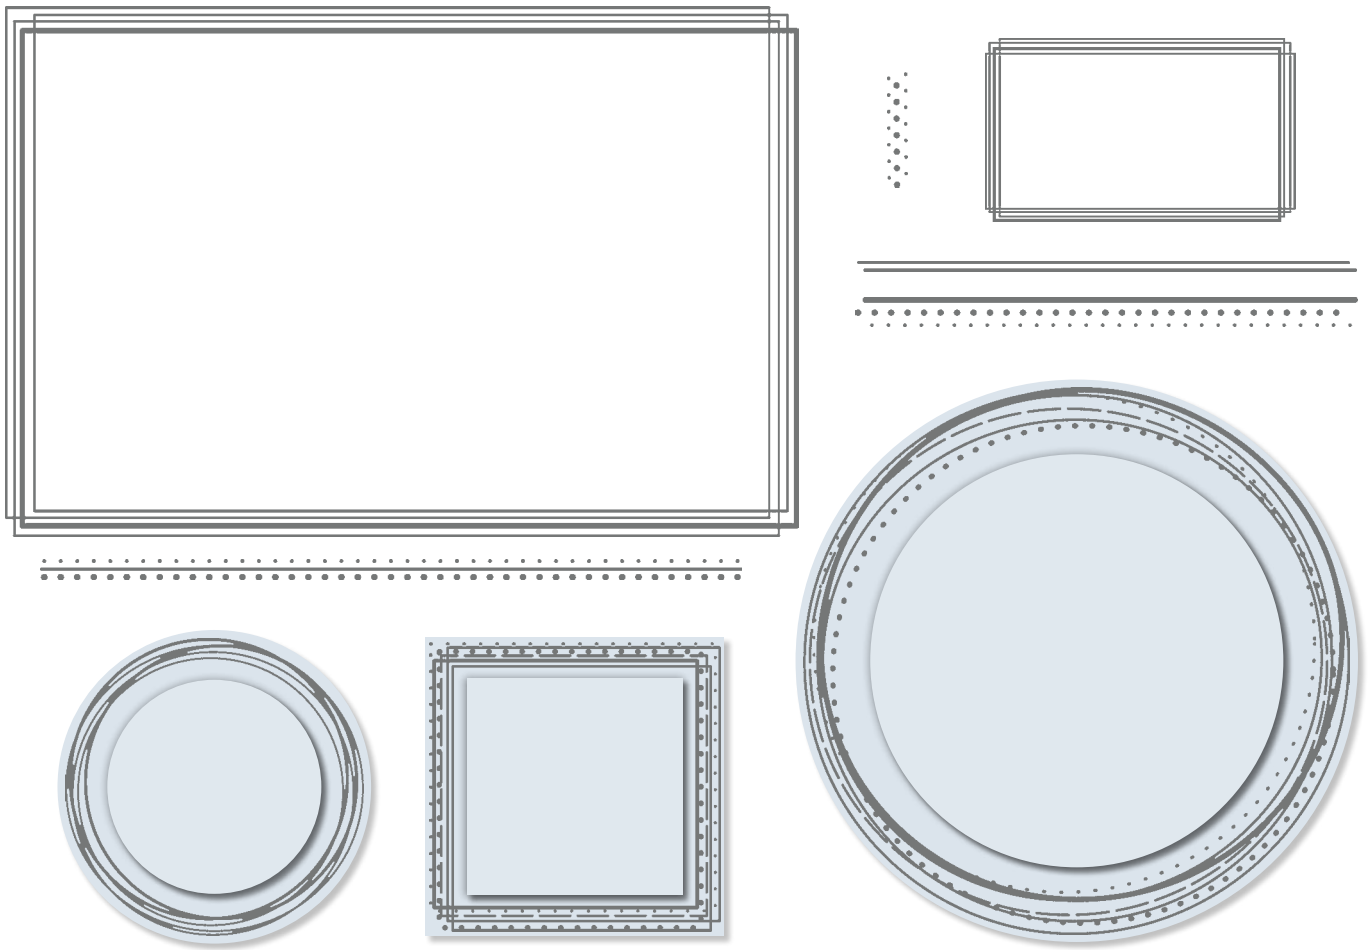

SWIRLY FRAMES

146519 **\$21.00** (suggested clear blocks: c, e, f, h)
9 photopolymer stamps

© Coordinates with Layering Circles Dies (p. 193), Layering Squares Dies (p. 194)

Build a frame centerpiece by using Layering Circles Dies (p. 193) with the Swirly Frames Stamp Set.