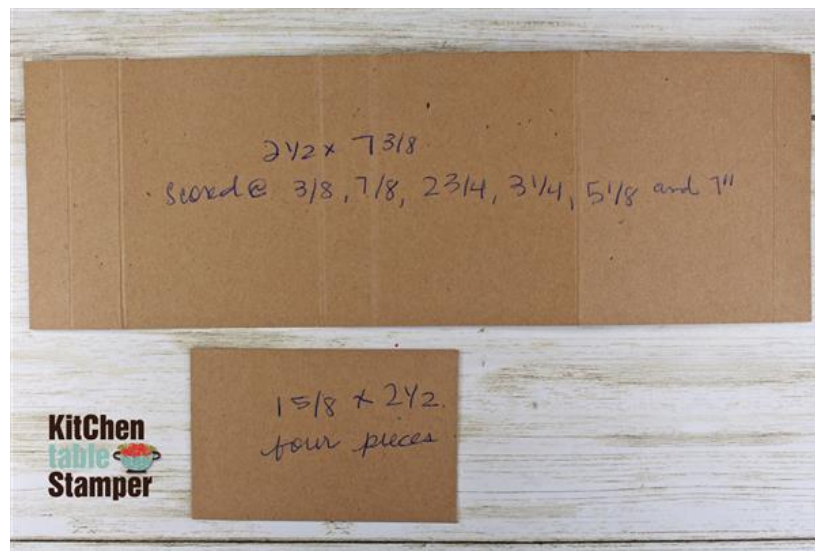

## Measurements:

### Crumb Cake Cardstock:

- 2-1/2 x 7-3/8" scored on the 7-3/8" side at 3/8, 7/8, 2-3/4, 3-1/4, 5-1/8 and 7"
- 1-5/8 x 2-1/2" - FOUR pieces

Whisper White Cardstock:

- 2-1/2 x 3-1/2" to punch the layer with the Every Day Label Punch
- 2-1/2 x 3-1/2" to punch the layer with the Timeless Label Punch
- 2 x 3" scrap to cut with the larger fancy square label using Ornate Frames Dies and tiny tag from Bouquet Bunch Dies

Linen Thread: about 8"

[Page Protector: about 1 x 8" - Amazon](#)

[1/8" circle Punch - Amazon](#)

- [Witty-Cisms Cling Stamp Set - 151686](#)
- [Flourish Dies - 141478](#)
- [Ornate Frames Dies - 150664](#)
- [Bouquet Bunch Dies - 143659](#)
- [Timeless Label Punch - 149516](#)
- [Everyday Label Punch - 144668](#)
- [Circle Tab Punch - 143754](#)
- [Stitched Be Mine Dies - 148527](#)
- [Basket Weave 3D Embossing Folder - 151797](#)
- [Regals 6" X 6" \(15.2 X 15.2 Cm\) Designer Series Paper - 149616](#)
- [Crumb Cake 8-1/2" X 11" Cardstock - 120953](#)
- [Whisper White 8-1/2" X 11" Cardstock - 100730](#)
- [Shaded Spruce 8-1/2" X 11" Cardstock - 146981](#)