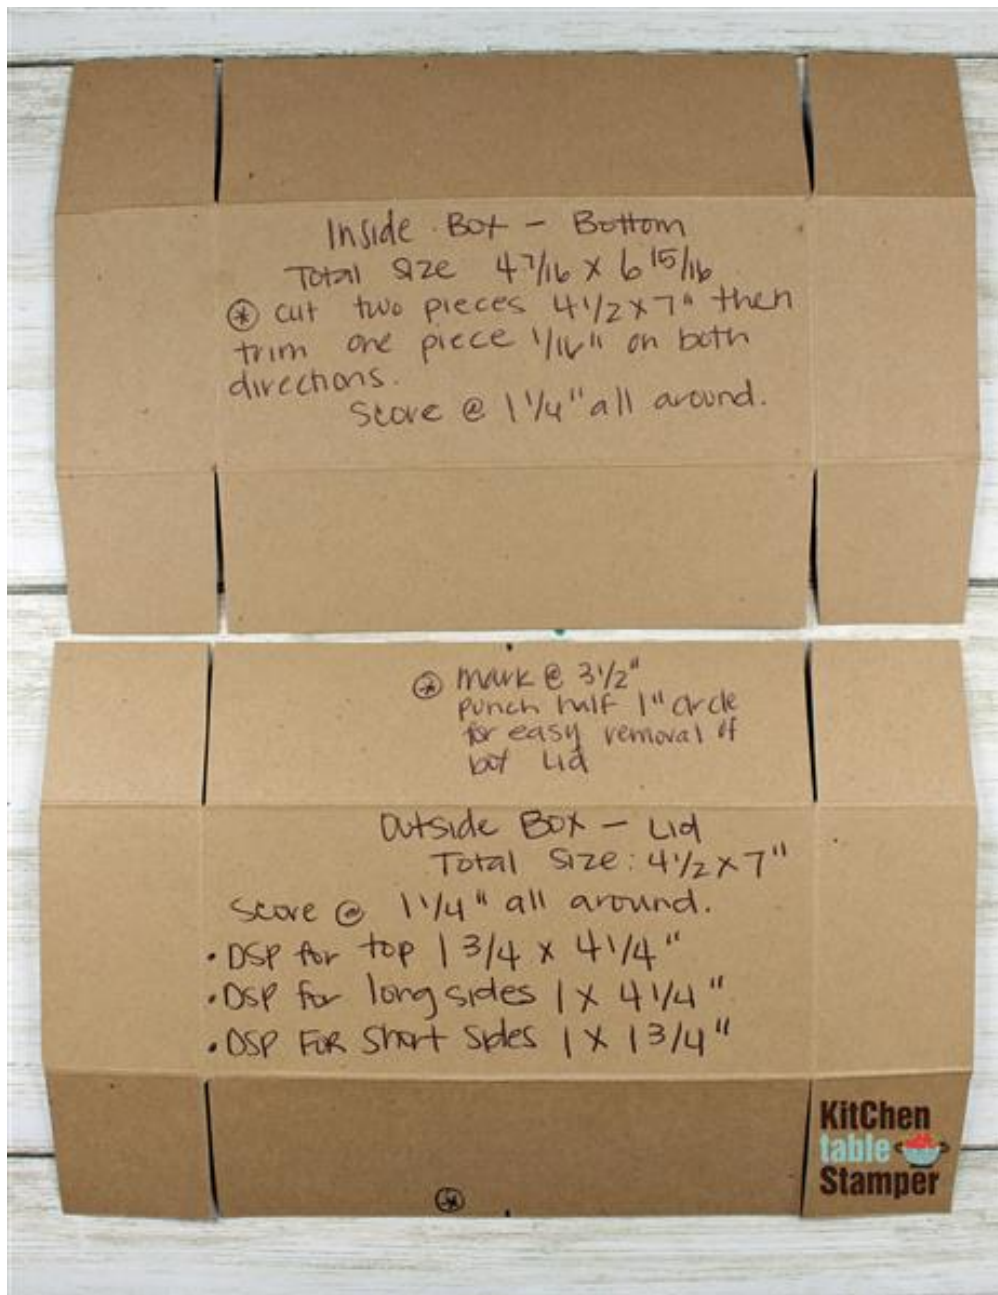

Hippo Happiness Twinkie Box Tutorial

Facebook LIVE June 12, 2020

Marisa Alvarez

847 922-6795 call/text

marisa@kitchentablestamper.com

marisaalvarez.stampinup.net