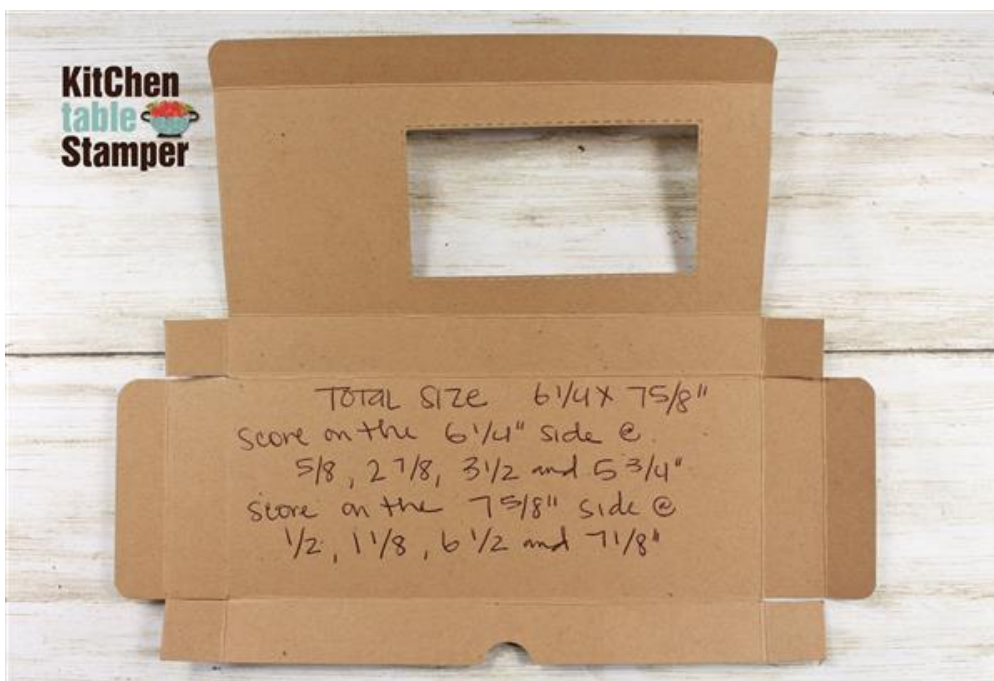

Festive Post North Pole Nutty Buddies Treat Box

Marisa Alvarez
847 922-6795 call/text
marisa@kitchentablestamper.com
marisaalvarez.stampinup.net

Measurements:

Poppy Parade Cardstock: 6-1/4 x 7-5/8", scored on the 6-1/4" side at 5/8, 2-7/8, 3-1/2, and 5-3/4".
Score on the 7-5/8" side at 1/2, 1-1/8, 6-1/2 and 7-1/8". Trim according to the template photo below:

Festive Post North Pole Nutty Buddies Treat Box

Marisa Alvarez
847 922-6795 call/text
marisa@kitchentablestamper.com
marisaalvarez.stampinup.net

Soft Suede Cardstock: scrap for punching a label using the Lovely Labels Punch

Whisper White Cardstock:

- scrap for cutting a 1-7/8" stitched circle using the Stitched Shapes Dies
- scrap for cutting a little tag using the Ornate Frames Dies
- scrap for stamping the car a second time and fussy cutting

Pear Pizzazz Cardstock: scrap for punching a tree with the Pine Tree Punch

Trimming the Town Designer Series Paper: 2-1/4 x 1-3/4"

All the Trimmings Ribbon Combo Pack: about 9" of Poppy Parade Ribbon

- [Stamp Set Photopolymer Festive Post - 153460](#)
- [Wrapped In Texture Embossing Folders - 153574](#)
- [Pine Tree Punch - 149521](#)
- [Label Me Lovely Punch - 151296](#)
- [Stitched Shapes Dies - 152323](#)
- [Ornate Frames Dies - 150664](#)
- [Rectangle Stitched Dies - 151820](#)
- [Trimming The Town Designer Series Paper - 153491](#)
- [Poppy Parade 8-1/2" X 11" Cardstock - 119793](#)
- [Soft Suede 8-1/2" X 11" Cardstock - 115318](#)
- [Whisper White 8-1/2" X 11" Cardstock - 100730](#)
- [Pear Pizzazz 8-1/2" X 11" Cardstock - 131201](#)
- [Soft Suede Classic Stampin' Pad - 147115](#)
- [Poppy Parade Classic Stampin' Pad - 147050](#)
- [Old Olive Classic Stampin' Pad - 147090](#)
- [All The Trimmings Ribbon Combo Pack - 153541](#)
- [Tear & Tape Adhesive - 138995](#)
- [Stampin' Dimensionals - 104430](#)
- [Glue Dots - 103683](#)