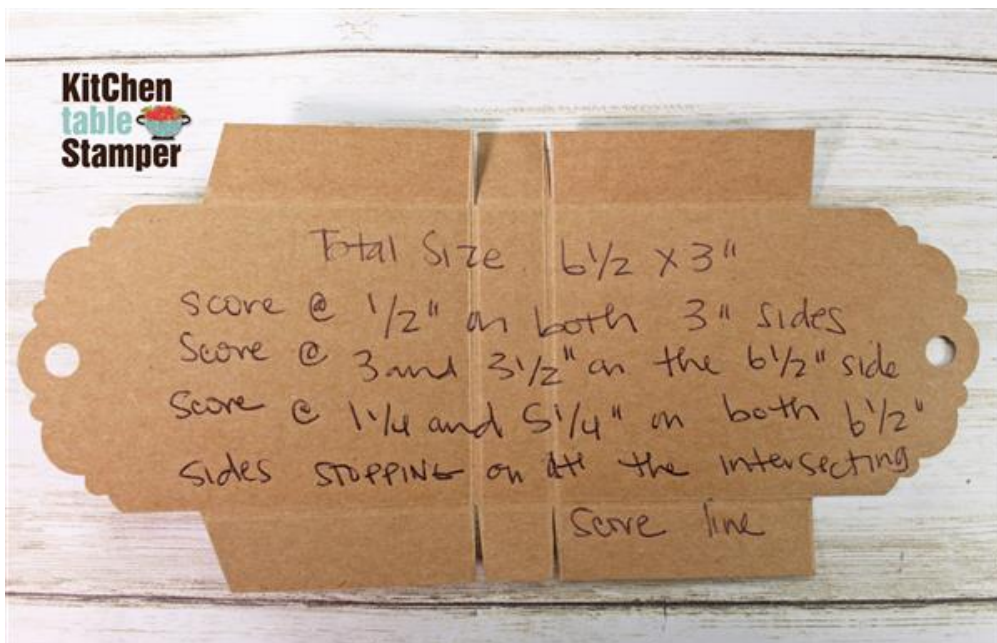

# Sweet Strawberry Ombre Treat Box

Facebook LIVE January 29, 2021

Marisa Alvarez

847 922-6795 call/text

[marisa@kitchentablestamper.com](mailto:marisa@kitchentablestamper.com)

[marisaalvarez.stampinup.net](http://marisaalvarez.stampinup.net)

## Measurements:

Bermuda Bay Cardstock: 6-1/2 x 3, Scored at 1/2" on both 3" sides. On the 6-1/2" side, score at 3" and 3-1/2" for the full length. Also on both sides of the 6-1/2" strip, score to the intersecting line at 1-1/4" and 5-1/4". Cut out all four corners and place a cut on each of the 3" and 3-1/2" score lines.

Basic White Cardstock: scraps for stamping and punching the flowers using the Sweet Strawberry Bundle and Small Bloom Punch

Rococo Rose Cardstock: 1-1/4 x 5-1/2" strips for stamping and punching the berries using the Sweet Strawberry Bundle

Oh So Ombre Designer Series Paper:

- Bermuda Bay Pattern: 1-3/4 x 2-1/4"
- Granny Apple Green Pattern: scraps for stamping and punching or fussy cutting the vine and top using the Sweet Strawberry Bundle