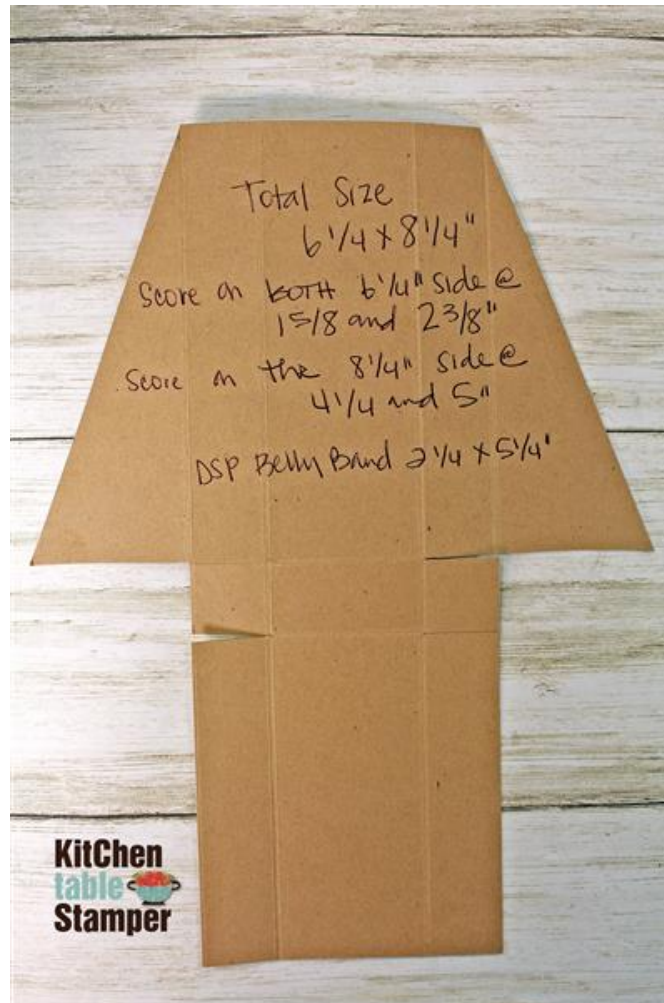

Kitchen Table Stamper Springtime Joy Tiny Treats Class 2021 Crisscross Candy Package

Marisa Alvarez
847 922-6795 call/text
marisa@kitchentablestamper.com
marisaalvarez.stampinup.net

Instructions:

1. Assemble the crisscross treat box using Tear & Tape adhesive. Wrap the box with the designer series paper strip. I used multipurpose liquid glue and left the seam in the front. The stitched rectangle is going to cover it completely. Pop the candy in the box.
2. Wrap the box with ribbon and tie a big loopy bow. Adhere the stitched rectangle using Stampin' Dimensionals.
3. Stamp the lamb, tulip and butterfly using Memento Ink then color with Stampin' Blends. Fussy cut the images. Adhere the images to the rectangle using Stampin' Dimensionals.
4. Embellish with Opal Rounds.

- [Springtime Joy Cling Stamp Set - 154403](#)
- [Rectangle Stitched Dies - 151820](#)
- [Fine Art Floral 12" X 12" (30.5 X 30.5 Cm) Designer Series Paper - 154558](#)
- [Pool Party 8-1/2" X 11" Cardstock - 122924](#)