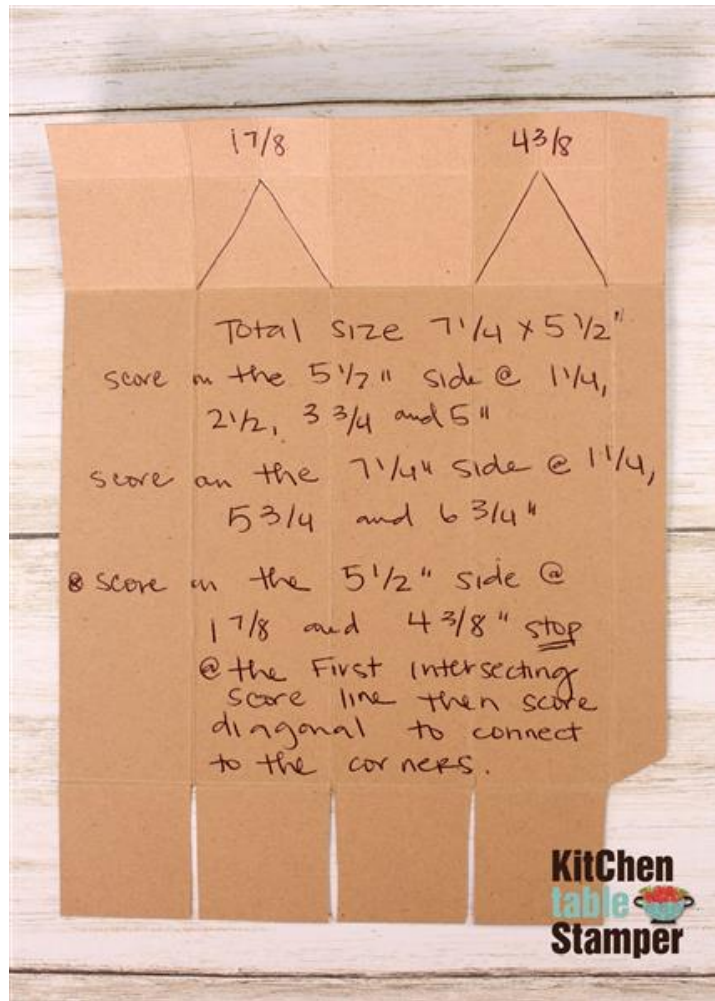

Berry Blessings Treat Class

Tall Lotion Carton

Marisa Alvarez

847 922-6795 call/text

marisa@kitchentablestamper.com

marisaalvarez.stampinup.net

Measurements:

Soft Sea Form Cardstock: 7-1/4" x 5-1/2"

- score on the 5-1/2" side at 1-1/4, 2-1/2, 3-3/4, and 5"
- score on the 7-1/4" side at 1-1/4, 5-3/4, and 6-3/4"
- rotate back to the 5-1/2" side and score at 1-7/8 and 4-3/8" STOP at the first intersecting score line then score diagonally to the opposite corners below.

Berry Blessings Treat Class

Tall Lotion Carton

Marisa Alvarez

847 922-6795 call/text

marisa@kitchentablestamper.com

marisaalvarez.stampinup.net

Basic White Cardstock:

- scrap to die cut square tag using Mini Curvy Keepsake Box Dies
- scrap to stamp and fussy cut berries using Berry Blessings Stamp Set

Berry Delightful Designer Series Paper: pattern of your choice, four pieces 4-3/8" x 1-1/8"

Magenta Madness Ribbon: about 12"

Instructions:

1. Score, burnish and trim the Soft Sea Form Cardstock for the box according to the template above. Adhere the Berry Delightful Designer Series Paper to the four sides of the box using Multipurpose Liquid Glue then use Tear & Tape Adhesive to assemble the box.
2. Gather three previously prepared blackberries and one leaf. To decorate the front of the box, adhere berries and one leaf using Mini Stampin' Dimensionals.