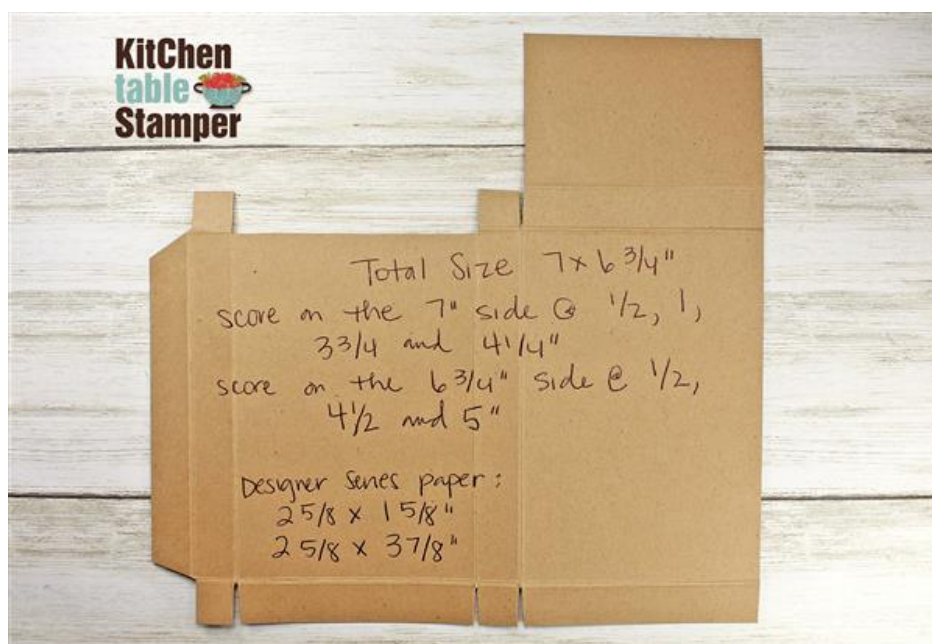

- scrap for stamping and punching the apple using the Harvest Hellos Stamp Set and Apple Builder Punch
- 7 x 6-3/4" trimmed according to the template photo below
 - Scored on the 7" side at 1/2, 1, 3-3/4, and 4-1/4"
 - Rotate quarter turn to the right and score on the 6-3/4" side at 1/2, 4-1/2 and 5"

Harvest Hellos Kit Kat Treat Box

Coffee and a Mystery NOT a Card April 15, 2021

Marisa Alvarez
847 922-6795 call/text
marisa@kitchentablestamper.com
marisaalvarez.stampinup.net

Basic Black Cardstock:

- scrap for die cutting the medium swoopy square using the Hippo & Friends Dies
- 1-7/16 x 2-3/4" for the chalkboard piece

Crumb Cake Cardstock: scrap for die cutting the second smallest scallop stitched rectangle using the new Scalloped Contours Dies

Soft Suede Cardstock: scrap for stamping and punching the apple stem using the Harvest Hellos Stamp Set and Apple Builder Punch

Pattern Party Designer Series Paper:

- 2-5/8 x 1-5/8"
- 2-5/8 x 3-7/8"

Flowers for Every Season Ribbon Combo Pack: about 24"

Harvest Hellos Kit Kat Treat Box

Coffee and a Mystery NOT a Card April 15, 2021