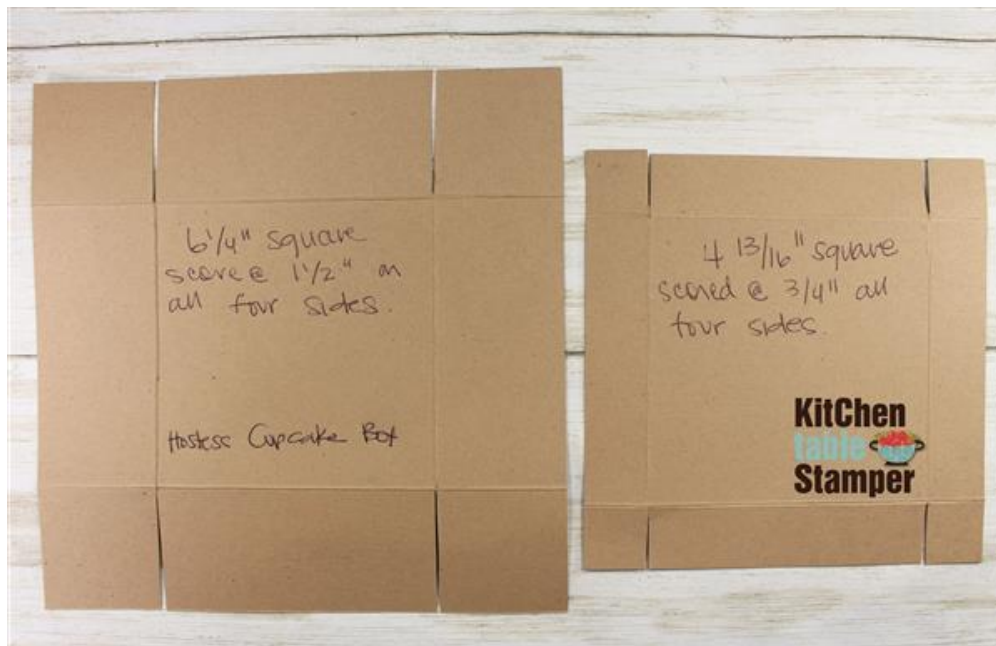

Snail Mail Tea & Cookie Gift Box

Facebook LIVE June 11, 2021

Marisa Alvarez

847 922-6795 call/text

marisa@kitchentablestamper.com

marisaalvarez.stampinup.net

Measurements:

Basic Gray Cardstock: 6-1/4" square, scored on all four sides at 1-1/2"

Gray Granite Shimmer Ribbon: about 26"

Snail Mail Tea & Cookie Gift Box

Facebook LIVE June 11, 2021

Marisa Alvarez

847 922-6795 call/text

marisa@kitchentablestamper.com

marisaalvarez.stampinup.net

"