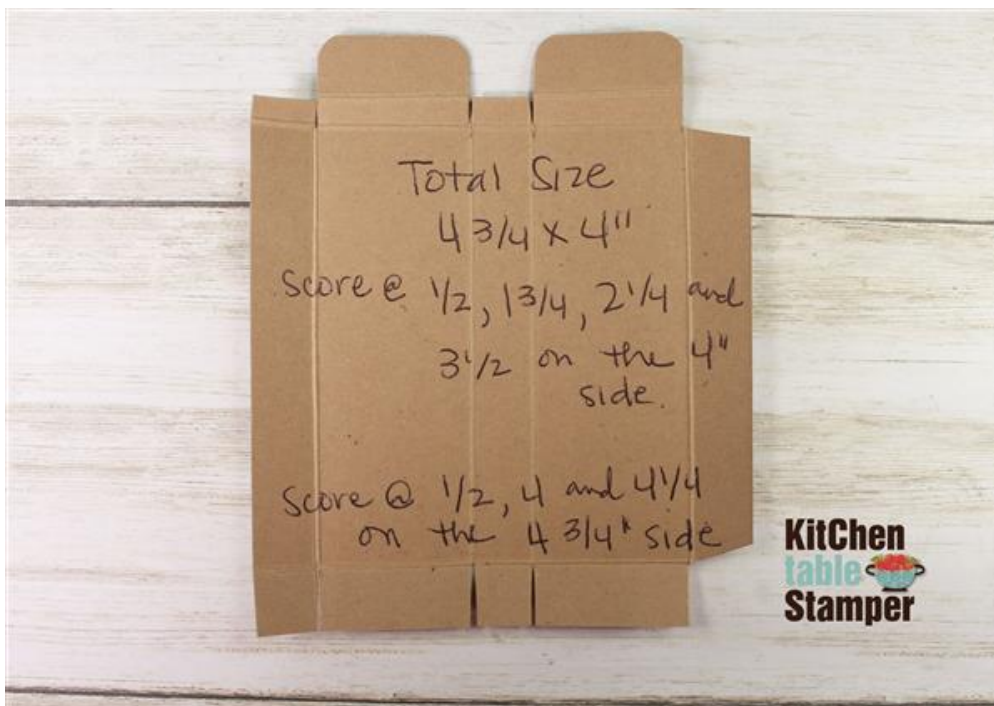

Sweet as a Peach Hi-Chew Treat Box

Facebook LIVE July 9, 2021

Marisa Alvarez
847 922-6795 call/text
marisa@kitchentablestamper.com
marisaalvarez.stampinup.net

Measurments:

Petal Pink Cardstock: 4-3/4 x 4", scored on the 4" side at 1/2, 1-3/4, 2-1/4, and 3-1/2". Rotate to the right and score on the 4-3/4" side at 1/2, 4, and 4-1/4". Burnish with a Bone Folder and trim according to the template photo below:

Sweet as a Peach Hi-Chew Treat Box

Facebook LIVE July 9, 2021

Marisa Alvarez
847 922-6795 call/text
marisa@kitchentablestamper.com
marisaalvarez.stampinup.net

Soft Suede Cardstock: scrap to punch a label using the Everyday Label Punch

Basic White Cardstock: scraps to stamp and die cut a peach, flower and leaves using the Sweet as a Peach Bundle

You're a Peach Designer Series Paper: TWO pieces, 1-1/8 x 3-3/8"

Blushing Bride Metallic Ribbon: about 15"

- [Sweet As A Peach Bundle \(English\) - 155823](#)
- [Everyday Label Punch - 144668](#)
- [Greenery Embossing Folders - 152716](#)
- [Detailed Trio Punch - 146320](#)
- [You're A Peach 12" X 12" \(30.5 X 30.5 Cm\) Designer Series Paper - 155686](#)
- [Petal Pink 8-1/2" X 11" Cardstock - 146985](#)
- [Soft Suede 8-1/2" X 11" Cardstock - 115318](#)
- [Basic White 8-1/2" X 11" Cardstock - 159276](#)
- [Uninked Stampin' Pad & Whisper White Refill - 147277](#)
- [Pale Papaya Classic Stampin' Pad - 155670](#)
- [Calypso Coral Classic Stampin' Pad - 147101](#)
- [Soft Suede Classic Stampin' Pad - 147115](#)
- [Pear Pizzazz Classic Stampin' Pad - 147104](#)
- [Neutrals Stampin' Write Markers - 147158](#)
- [3/8" \(1 Cm\) Blushing Bride Metallic Ribbon - 154283](#)
- [Clever Clasps - 154564](#)
- [Simply Scored Scoring Tool - 122334](#)
- [Stampin' Pierce Mat - 126199](#)
- [Mini Stampin' Cut & Emboss Machine - 150673](#)
- [Paper Snips Scissors - 103579](#)
- [Bone Folder - 102300](#)