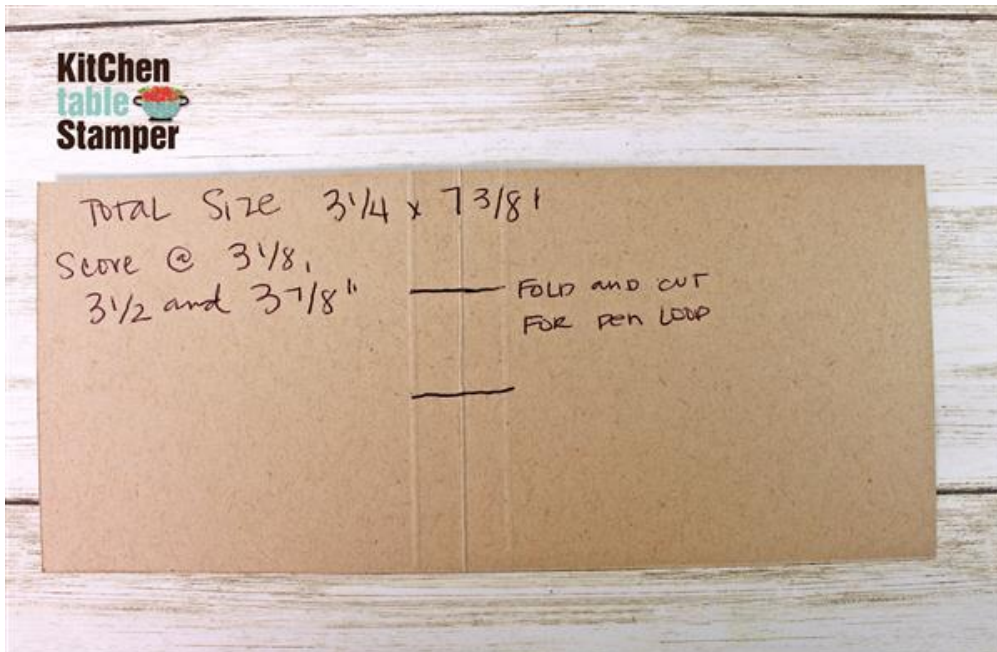

Clever Cats Sticky Note Cover

Marisa's Monster Mash Up September 2021

Marisa Alvarez
847 922-6795 call/text
marisa@kitchentablestamper.com
marisaalvarez.stampinup.net

Measurements:

Basic Black Cardstock: 3-1/4 x 7-3/8", scored at 3-1/8, 3-1/2, and 3-7/8", cut according to the template photo below:

Pumpkin Pie Cardstock: Scrap for die cutting the largest Swoopy Square using the Hippo & Friends Dies

Clever Cats Sticky Note Cover

Marisa's Monster Mash Up September 2021

Marisa Alvarez
847 922-6795 call/text
marisa@kitchentablestamper.com
marisaalvarez.stampinup.net

Basic White Cardstock:

- Scraps for stamping and fussy cutting the cat, hat and broom using the Clever Cats stamp set
- Scrap for die cutting the tag using the Frightfully Cute Tags Dies

Bumblebee Cardstock: Scraps for die cutting the moon using the 2-7/8" circle using the Layering Circles Dies

Cute Halloween Designer Series Paper: Scrap for cutting a 2-7/8" circle using the Layering Circles Dies

Black & White Gingham Ribbon: about 9"

- [Clever Cats Photopolymer Stamp Set - 156490](#)
- [Frightful Tags Dies - 156492](#)
- [Frightfully Cute Bundle - 156493](#)
- [Hippo & Friends Dies - 153585](#)
- [Layering Circles Dies - 151770](#)
- [Cute Halloween 6" X 6" \(15.2 X 15.2 Cm\) Designer Series Paper - 156479](#)
- [Basic Black 8-1/2" X 11" Cardstock - 121045](#)
- [Pumpkin Pie 8-1/2" X 11" Cardstock - 105117](#)
- [Basic White 8-1/2" X 11" Cardstock - 159276](#)
- [Bumblebee 8-1/2" X 11" Cardstock - 153077](#)
- [Tuxedo Black Memento Ink Pad - 132708](#)
- [Bumblebee Classic Stampin' Pad - 153116](#)
- [Regals Stampin' Write Markers - 147155](#)
- [Black & White 1/4" \(6.4 Mm\) Gingham Ribbon - 156485](#)
- [Cute Stars Adhesive-Backed Sequins - 156484](#)
- [Simply Scored Scoring Tool - 122334](#)