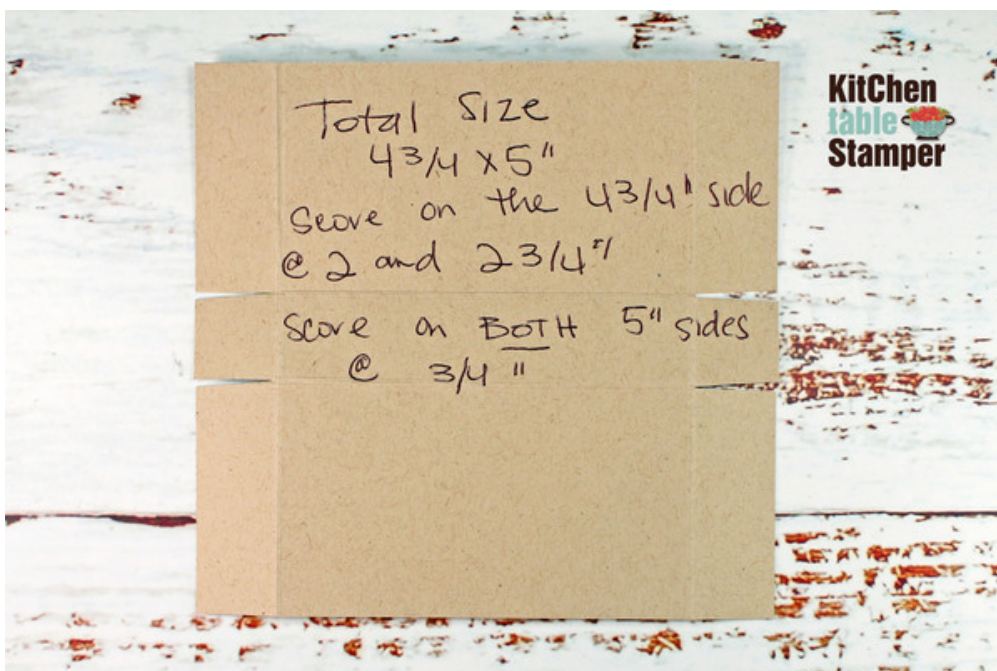

## Measurements:

Garden Green Cardstock:

- scrap for die cutting two pieces using the Pretty Pillow Box Die
- 4-3/4 x 5 scored at 2 and 2-3/4" on the 4-3/4" side and 3/4 and 4-1/4" on the 5" side

Real Red Cardstock: scrap for punching the swoopy square using the Label Me Lovely Punch

Basic White:

- scrap for die cutting the smallest scalloped end rectangle from the Seasonal Labels Die Set
- scrap for stamping and die cutting one set of holly leaves, one bunch of regular leaves, one sprig, one set of holly berries, and one holly berry branch using the Christmas Season Bundle