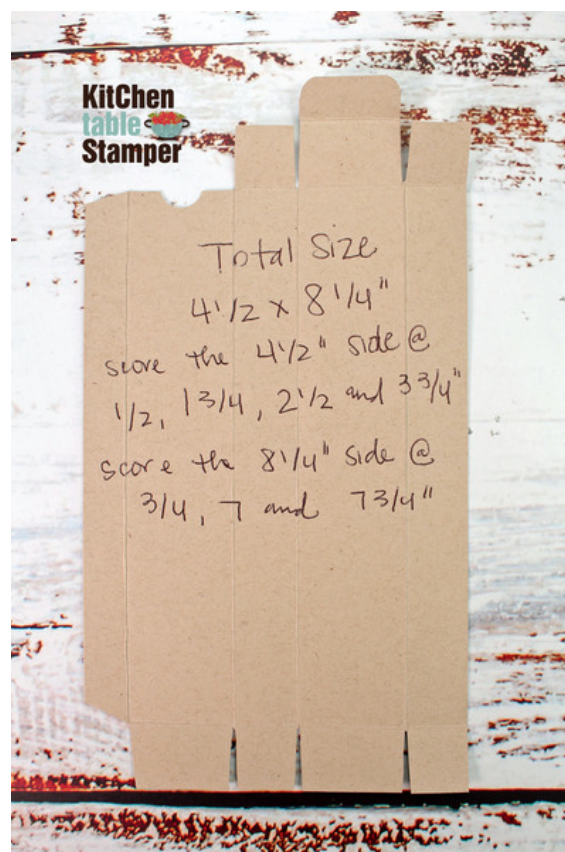

Perfectly Plaid Andes Snap Bar Treat Box

Facebook LIVE December 10, 2021

Marisa Alvarez
847 922-6795 call/text
marisa@kitchentablestamper.com
marisaalvarez.stampinup.net

Measurements:

Mossy Meadow Cardstock: 8-1/4 x 4-1/2" scored at 1/2, 1-3/4, 2-1/2, and 3-3/4" on the 4-1/2" side. Scored on the 8-1/4" side at 3/4, 7, and 7-3/4". Fold, burnish and trim according to the template photo below:

Perfectly Plaid Andes Snap Bar Treat Box

Facebook LIVE December 10, 2021

Marisa Alvarez
847 922-6795 call/text
marisa@kitchentablestamper.com
marisaalvarez.stampinup.net

Pear Pizzazz Cardstock: scrap for stamping and punching two trees using the Perfectly Plaid Stamp Set and the Pine Tree Punch

Basic White Cardstock: scrap for die cutting the 2-7/8 x 7/8" rectangle from the Rectangle Stitched Die Set

Heartwarming Hugs Designer Series Paper: 1 x 6"

Real Red Sheer Ribbon: about 15"

- [Perfectly Plaid Photopolymer Stamp Set \(English\) - 158335](#)
- [Give It A Whirl Dies - 154336](#)
- [Pine Tree Punch - 149521](#)
- [Peaceful Boughs Cling Stamp Set \(En\) - 150541](#)
- [Tailored Tag Punch - 145667](#)
- [Detailed Trio Punch - 146320](#)
- [1/2" \(1.3 Cm\) Circle Punch - 119869](#)
- [Heartwarming Hugs Designer Series Paper - 153492](#)
- [Brushed Metallic Cardstock - 153524](#)
- [Mossy Meadow 8-1/2" X 11" Cardstock - 133676](#)
- [Pear Pizzazz 8-1/2" X 11" Cardstock - 131201](#)
- [Basic White 8-1/2" X 11" Cardstock - 159276](#)
- [Mossy Meadow Classic Stampin' Pad - 147111](#)
- [Real Red Classic Stampin' Pad - 147084](#)
- [Real Red 3/8" \(1 Cm\) Sheer Ribbon - 153535](#)
- [Red Rhinestone Basic Jewels - 146924](#)
- [Stampin' Cut & Emboss Machine - 149653](#)
- [Paper Trimmer - 152392](#)
- [Simply Scored Scoring Tool - 122334](#)
- [Stampin' Pierce Mat - 126199](#)
- [Bone Folder - 102300](#)
- [Paper Snips Scissors - 103579](#)
- [Take Your Pick - 144107](#)