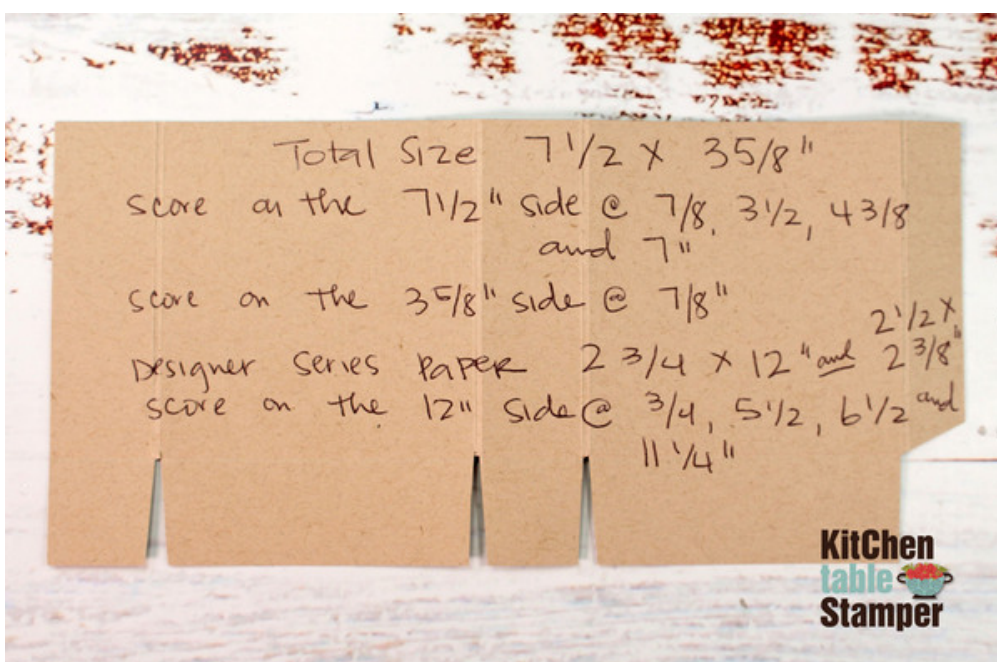

Nuts & Bolts Conversation Hearts Treat Box

Facebook LIVE January 7, 2022

Marisa Alvarez
847 922-6795 call/text
marisa@kitchentablestamper.com
marisaalvarez.stampinup.net

Measurements:

Coastal Cabana Cardstock:

- scrap for die cutting the swoopy square from the Hippo & Friends Die Set
- 7-1/2 x 3-5/8 scored at 7/8, 3-1/2, 4-3/8, and 7" on the 7-1/2" side and at 7/8" on the 3-5/8" side. Burnish and trim according to the template below:

Real Red Cardstock: 3/8 x 3

Basic White Cardstock:

- scrap for die cutting the 2-1/8" circle from the Layering Circles Die Set
- scrap for die cutting the 2-13/16" scalloped circle from the Layering Circles Die Set
- scrap for die cutting the 2-1/4 x 1-3/16" scalloped rectangle from the Stitched So Sweetly Die Set
- scrap for stamping and fussy cutting the robot's heart and two of the sets of hearts from the Nuts & Bolts Stamp Set

Sweet Talk Designer Series Paper:

- 2-3/4 x 12" scored at 3/4, 5-1/2, 6-1/2, and 11-1/4" on the 12" side
- 2-1/2 x 2-3/8"

Real Red Ruffled Ribbon: about 18"

Nuts & Bolts Conversation Hearts Treat Box

Facebook LIVE January 7, 2022