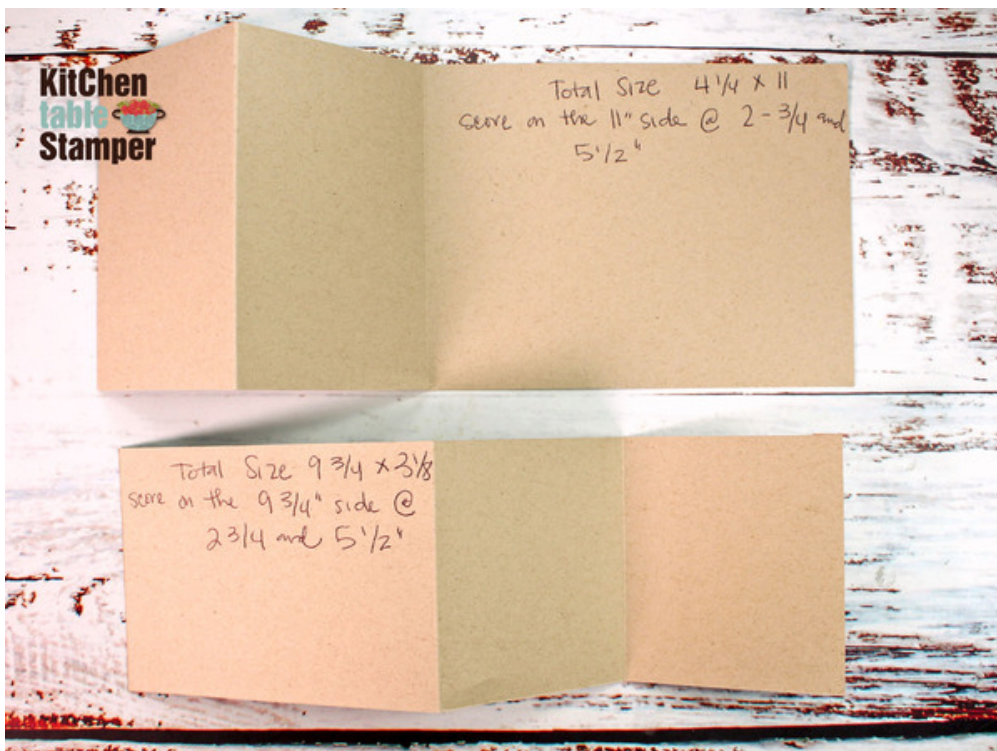

Cactus Cuties Double Z Fold Card

Facebook LIVE March 25, 2022

Marisa Alvarez

847 922-6795 call/text

marisa@kitchentablestamper.com

marisaalvarez.stampinup.net

Measurements:

Mossy Meadow Cardstock:

- 4-1/4 x 11", scored on the 11" side at 2-3/4
- 5-1/2" 3-1/8 x 9-3/4", scored on the 9-3/4" side at 2-3/4 and 5-1/2" folded in the opposite direction, see template photo below:

Cactus Cuties Double Z Fold Card

Facebook LIVE March 25, 2022

Marisa Alvarez

847 922-6795 call/text

marisa@kitchentablestamper.com

marisaalvarez.stampinup.net

Basic White Cardstock:

- TWO, 3-3/4 x 2-7/16" stitched scallop rectangle die cut using the Scalloped Contours Dies
- scraps for stamping and fussy cutting or punching cactus and pots using the Cactus Cuties Bundle