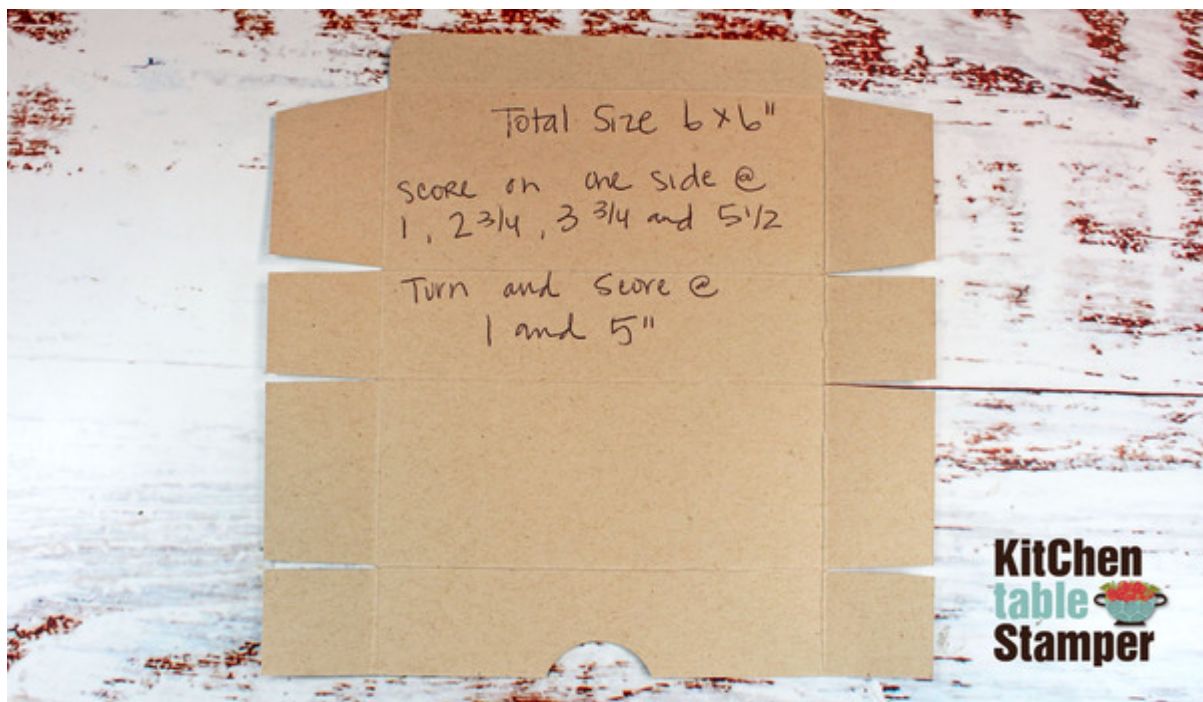

## Measurements:

Just Jade Cardstock:

- scraps for punching two leaves using the Sprig Punch
- 6 x 6" scored on one 6" side at 1, 2-3/4, 3-3/4 and 5-1/2". Turn and score at 1 and 5" then trim according to the template photo below.