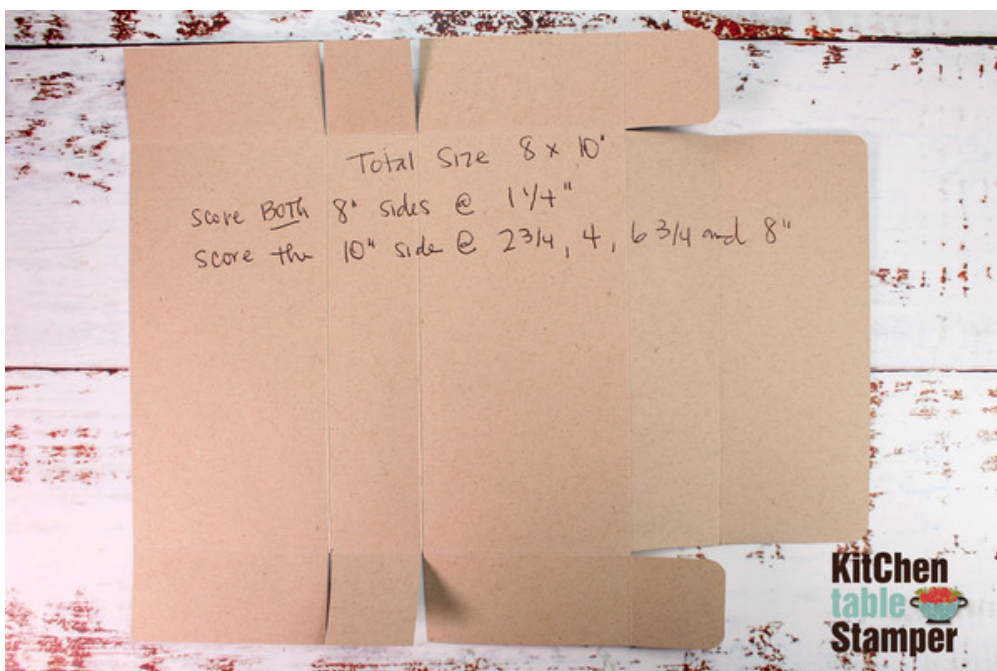

What's Cookin' Baby Bundt Treat Box

Facebook LIVE March 4, 2022

Marisa Alvarez
847 922-6795 call/text
marisa@kitchentablestamper.com
marisaalvarez.stampinup.net

Measurements:

Soft Suede Cardstock: 8 x 10" scored on both 8" sides at 1-1/4" and scored on the 10" side at 2-3/4, 4, 6-3/4 and 8" then trimmed according to the template photo below.

Polished Pink Cardstock: scrap for die cutting the medium swoopy square using the Hippo & Friends Dies

What's Cookin' Baby Bundt Treat Box

Facebook LIVE March 4, 2022

Marisa Alvarez
847 922-6795 call/text
marisa@kitchentablestamper.com
marisaalvarez.stampinup.net

In Good Taste Designer Series Paper:

- 1-3/4 x 5-1/4"
- 2-1/5 x 5-1/4"
- 2-1/4" circle

Polished Pink Open Weave Ribbon: about 6" and about 9"

Velco Dots, Amazon [Click HERE](#)

What's Cookin' Baby Bundt Treat Box