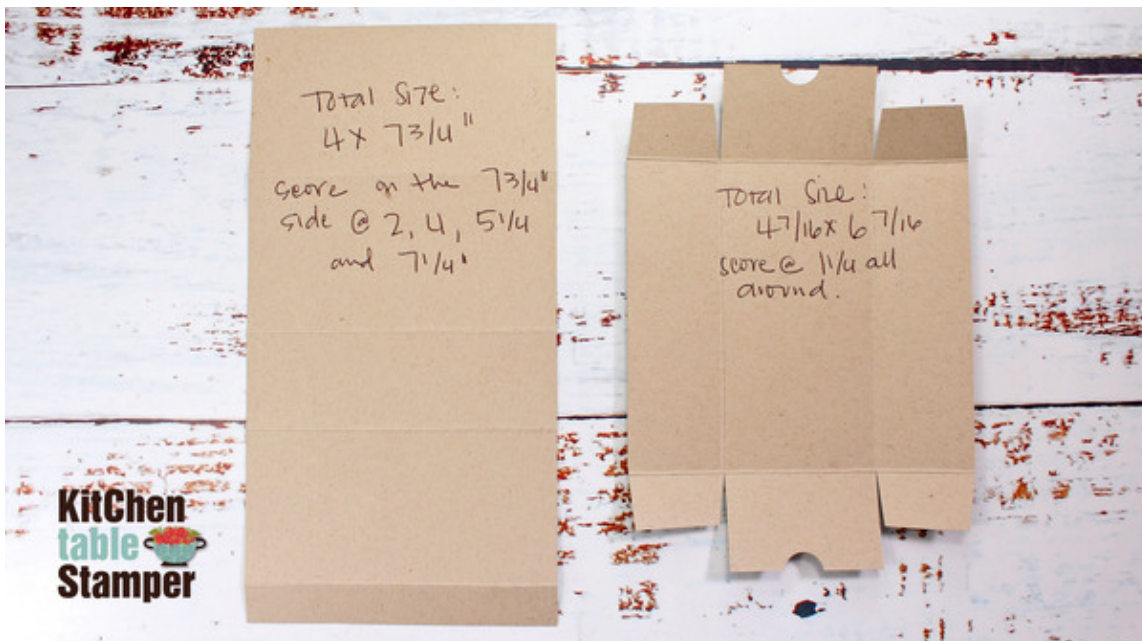

He's All That Treat Box

Facebook LIVE April 15, 2022

Marisa Alvarez

847 922-6795 call/text

marisa@kitchentablestamper.com

marisaalvarez.stampinup.net

Measurements:

Crumb Cake Cardstock:

- 4-7/16 x 6-7/16", scored at 1-1/4" on all four sides and trimmed according to the template photo below.
- 4 x 7-3/4", scored on the 7-3/4" side at 2, 4, 5-1/4 and 7-1/4"

He's All That Treat Box

Facebook LIVE April 15, 2022

Bermuda Bay Cardstock: scraps for die cutting the banners using the All That Dies, coming soon

Blushing Bride Cardstock: scraps for die cutting the label using the All That Dies, coming soon

Basic White Cardstock: scraps for stamping and die cutting the arrow and big bottle cap using the He's All That Bundle, coming soon

Brushed Metallic Cardstock: scraps for die cutting the argyle using the All That Dies, coming soon

Linen Thread: about 8"

Frayed White Ribbon: about 4-3/4"

He's All That Treat Box

Facebook LIVE April 15, 2022