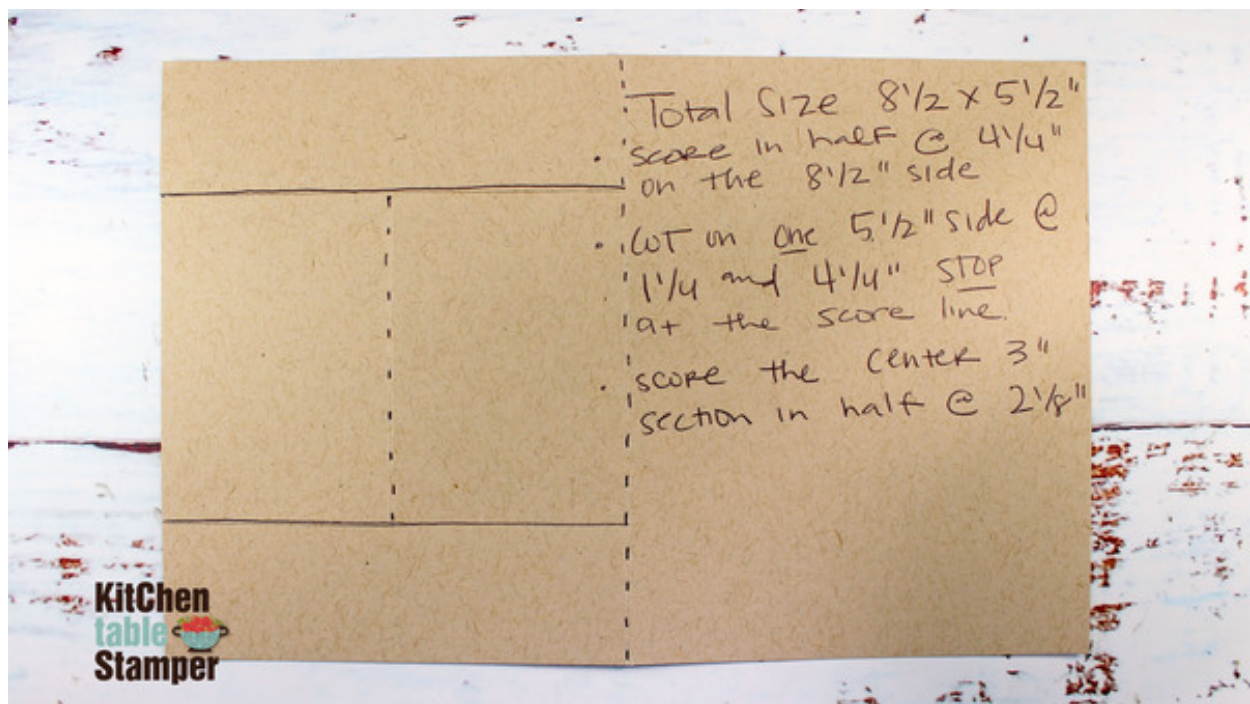

Hippest Hippos Center Easel Fun Fold Card

Coffee and a Mystery Card June 30, 2022

Marisa Alvarez
847 922-6795 call/text
marisa@kitchentablestamper.com
marisaalvarez.stampinup.net

Measurements:

Mint Macaron Cardstock: 8-1/2 x 5-1/2" scored on 8-1/2" side at 4-1/4" then cut on one 5-1/2" side at 1-1/4" and 4-1/4" stop at the score. Score the center 3" section in half at 2-1/8".

Hippest Hippos Center Easel Fun Fold Card

Coffee and a Mystery Card June 30, 2022

Marisa Alvarez
847 922-6795 call/text
marisa@kitchentablestamper.com
marisaalvarez.stampinup.net

Pear Pizzazz Cardstock: 3 x 5" for die cutting the hills using the Basic Borders Dies

Garden Green Cardstock: scrap for die cutting the grass using the Hippo Dies

Basic White Cardstock:

- 3 x 5" for die cutting the clouds using the Basic Borders Dies
- scrap for stamping and die cutting the hippo using the Hippest Hippo stamp set and Hippo Dies
- scrap for die cutting the fourth largest deckle rectangle using the Deckled Rectangles Dies

- TWO - 1-1/4 x 4" pieces, pattern of your choice
- 2-3/4 x 4"

In Color Baker's Twine: Sweet Sorbet, about 20"

Hippest Hippos Center Easel Fun Fold Card

Coffee and a Mystery Card June 30, 2022

Marisa Alvarez
847 922-6795 call/text
marisa@kitchentablestamper.com
marisaalvarez.stampinup.net