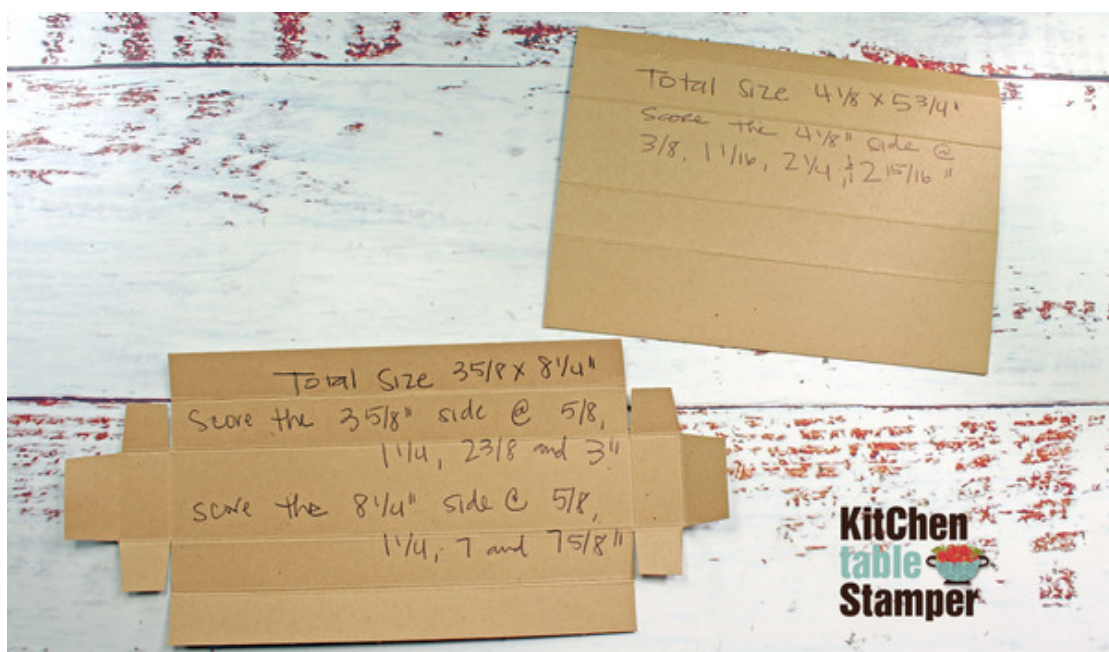

Ringed with Nature Dove Five Piece Treat Box

Coffee and a Mystery NOT a Card August 11, 2022

Marisa Alvarez
847 922-6795 call/text
marisa@kitchentablestamper.com
marisaalvarez.stampinup.net

Measurements:

Shaded Spruce Cardstock:

- 3-5/8 x 8-1/4" scored on 3-5/8" side at 5/8, 1-1/4, 2-3/8, and 3" then score on the 8-1/4" side at 5/8, 1-1/4, 7 and 7-5/8"
- 4-1/8 x 5-3/4" scored on 4-1/8" side at 3/8, 1-1/16, 2-1/4, and 2-15/16"

Santa Express Designer Series Paper: 1 x 5-5/8"

Silver Elegant Trim: about 12"

- [Ringed With Nature Bundle \(English\) - 159889](#)
- [Stylish Shapes Dies - 159183](#)
- [Santa Express 12" X 12" \(30.5 X 30.5 Cm\) Designer Series Paper - 159582](#)
- [Shaded Spruce 8-1/2" X 11" Cardstock - 146981](#)
- [Basic White 8-1/2" X 11" Cardstock - 159276](#)
- [Crumb Cake 8-1/2" X 11" Cardstock - 120953](#)
- [Soft Suede 8-1/2" X 11" Cardstock - 115318](#)
- [Silver Foil 12" X 12" \(30.5 X 30.5 Cm\) Specialty Pack - 163096](#)
- [Poppy Parade Classic Stampin' Pad - 147050](#)
- [Shaded Spruce Classic Stampin' Pad - 147088](#)
- [Basic Black Stampin' Write Marker - 100082](#)
- [Festive Pearls - 159963](#)
- [Simply Elegant Trim - 155766](#)
- [Simply Scored Scoring Tool - 122334](#)
- [Stampin' Cut & Emboss Machine - 149653](#)