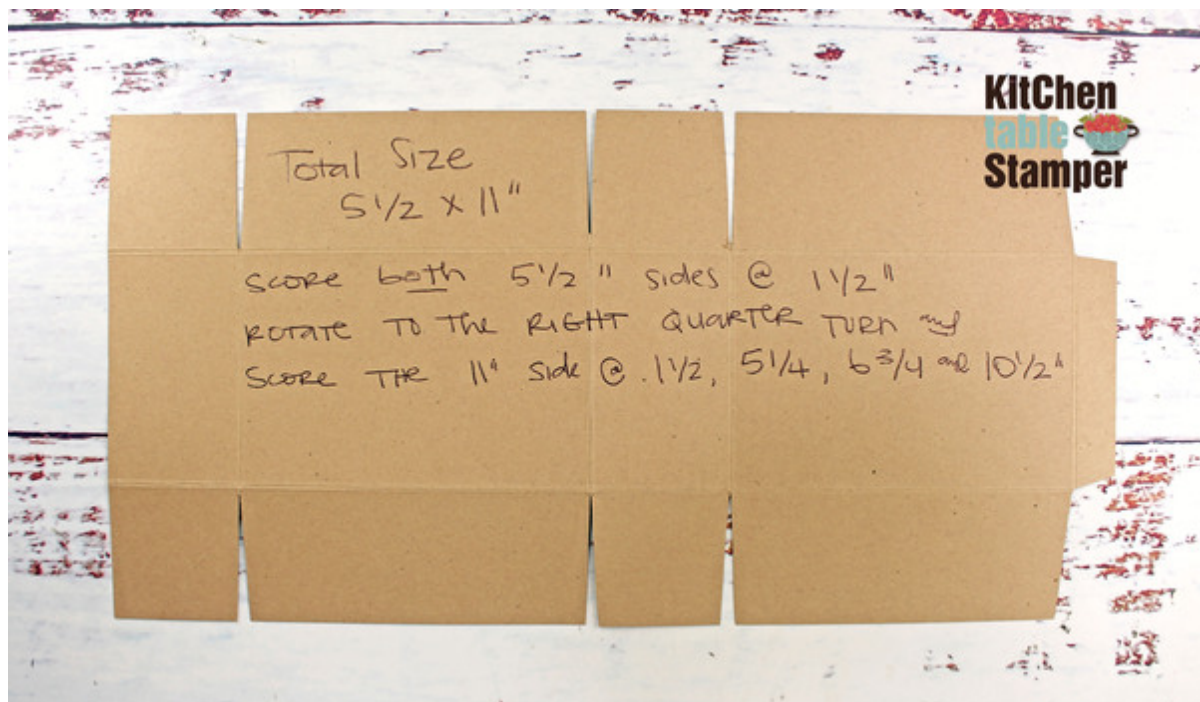

## Measurements:

Sweet Sorbet Cardstock:

- scrap for die cutting a heart using the Teacup Die Set
- 5-1/2 x 11" scored at 1-1/2" on both 5-1/2" sides score at 1-1/2, 5-1/4, 6-3/4, and 10-1/2" on the 11" side

Crumb Cake Cardstock:

- scrap for die cutting the scalloped tag using the Celebrations Tag Die Set
- scrap for stamping and die cutting the tiny tag using the Cup Of Tea Bundle

Basic White Cardstock:

- scrap for die cutting the square label using the Seasonal Labels Die Set
- scrap for die cutting the 3-1/8 x 1-13/16" rectangle from the Stitched Rectangles Die Set
- scraps for stamping and die cutting the teacup, sprig bundle, tiny sprigs, lemons, and flowers using the Cup Of Tea Bundle

Sweetest Christmas Designer Series Paper:

- 3-5/8 x 2-3/8"
- TWO - 2-3/8 x 1-3/8"
- TWO - 3-5/8 x 1-3/8"

Linen Thread: about 14"