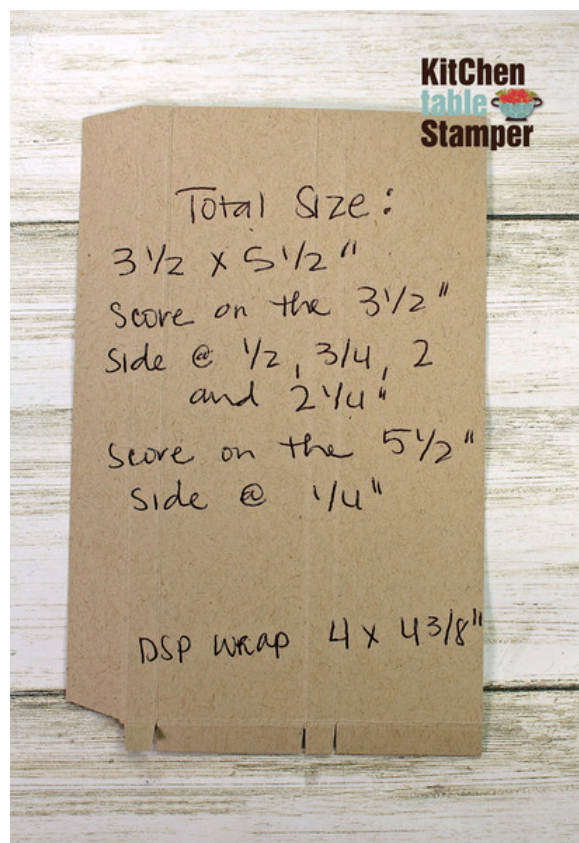

Sweet Gingerbread Pencil Treat Box

Santa's Workshop Series Video #1

Marisa Alvarez

847 922-6795 call/text

marisa@kitchentablestamper.com

marisaalvarez.stampinup.net

Measurements:

Real Red Cardstock: 3-1/2 x 5-1/2" scored on the 3-1/2" side at 1/2, 3/4, 2 and 2-1/4". Rotate to the 5-1/2" and score at 1/4".

Sweet Gingerbread Pencil Treat Box

Santa's Workshop Series Video #1

Marisa Alvarez
847 922-6795 call/text
marisa@kitchentablestamper.com
marisaalvarez.stampinup.net

Pool Party Cardstock: scrap for die cutting the tag using the Celebrations Tag Die Set

Basic White Cardstock:

- scrap for stamping the house, roof, tree, gumdrop, heart and sentiment using the Sweet Gingerbread and Celebrate with Tags Bundles
- scrap for die cutting the tag using the Celebrations Tag Die Set and the slope using the Gingerbread House Dies

Sweetest Christmas Designer Series Paper: 4 x 4-3/8"

1/8" Real Red and White Ribbons: about 12" each for a double bow

- [Sweet Gingerbread Bundle \(English\) - 159719](#)
- [Celebrate With Tags Bundle \(English\) - 159867](#)
- [Whimsical Woodland 3D Embossing Folder - 159831](#)
- [Sweetest Christmas 12" X 12" \(30.5 X 30.5 Cm\) Designer Series Paper - 159559](#)
- [Real Red 8-1/2" X 11" Cardstock - 102482](#)
- [Pool Party 8-1/2" X 11" Cardstock - 122924](#)
- [Basic White 8-1/2" X 11" Cardstock - 159276](#)
- [Soft Suede Classic Stampin' Pad - 147115](#)
- [Crumb Cake Classic Stampin' Pad - 147116](#)
- [So Saffron Classic Stampin' Pad - 147109](#)
- [Garden Green Classic Stampin' Pad - 147089](#)
- [Sweet Sorbet Classic Stampin' Pad - 159216](#)
- [Real Red Classic Stampin' Pad - 147084](#)
- [Real Red 1/8" \(3.2 Mm\) Solid Ribbon - 144631](#)
- [Whisper White 1/8" Sheer Ribbon - 144172](#)
- [Simply Scored Scoring Tool - 122334](#)
- [Stampin' Cut & Emboss Machine - 149653](#)
- [Specialty Plate - 154711](#)
- [Paper Trimmer - 152392](#)