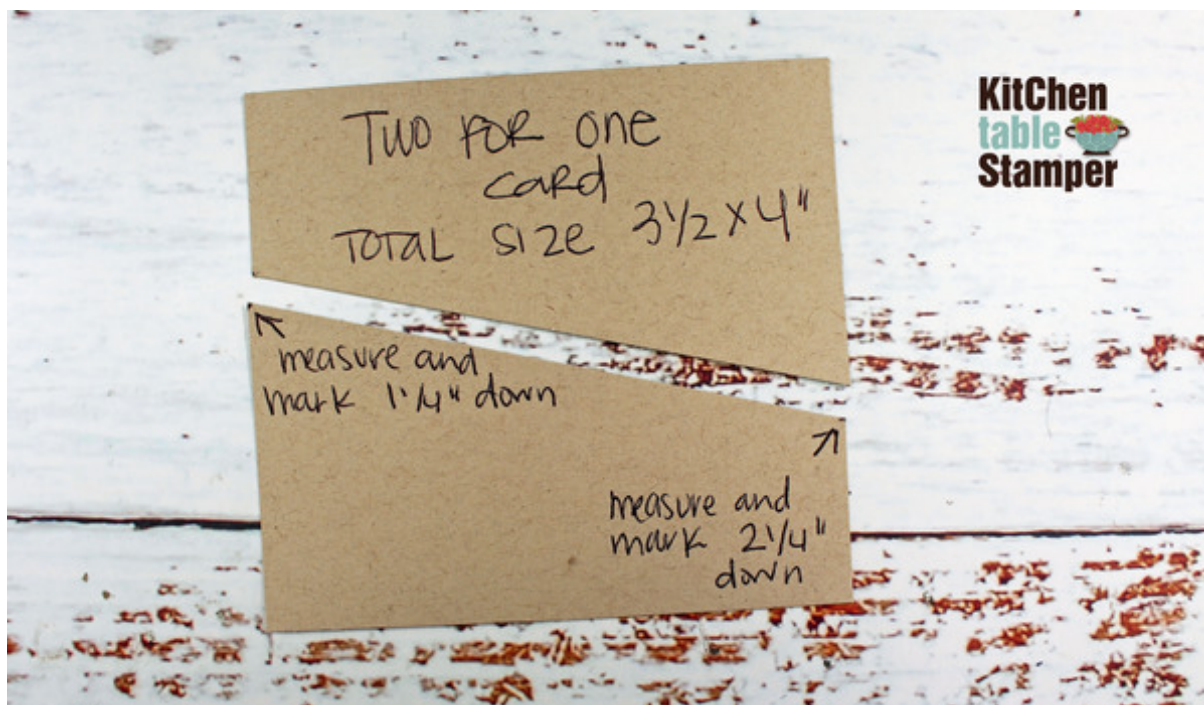

Yeti to Party Winter Birthday Wishes

Connect Four Challenge, December 2022

Marisa Alvarez
847 922-6795 call/text
marisa@kitchentablestamper.com
marisaalvarez.stampinup.net

Pale Papaya Open Weave Ribbon: about 10"

- [Yeti To Party Photopolymer Stamp Set (English) - 159826](#)
- [Yeti Dies - 160253](#)
- [Celebrations Tag Dies - 159866](#)
- [Whimsical Woodland 3D Embossing Folder - 159831](#)
- [Storybook Gnomes 12" X 12" (30.5 X 30.5 Cm) Designer Series Paper - 159615](#)
- [Balmy Blue 8-1/2" X 11" Cardstock - 146982](#)
- [Basic White 8-1/2" X 11" Cardstock - 159276](#)
- [Crumb Cake 8-1/2" X 11" Cardstock - 120953](#)
- [Calypso Coral 8-1/2" X 11" Cardstock - 122925](#)
- [Mint Macaron 8-1/2" X 11" Cardstock - 138337](#)
- [Soft Suede Classic Stampin' Pad - 147115](#)
- [Crumb Cake Stampin' Blends Combo Pack - 154882](#)
- [Stampin' Blends Color Lifter - 144608](#)
- [Soft Suede Stampin' Blends Combo Pack - 154906](#)