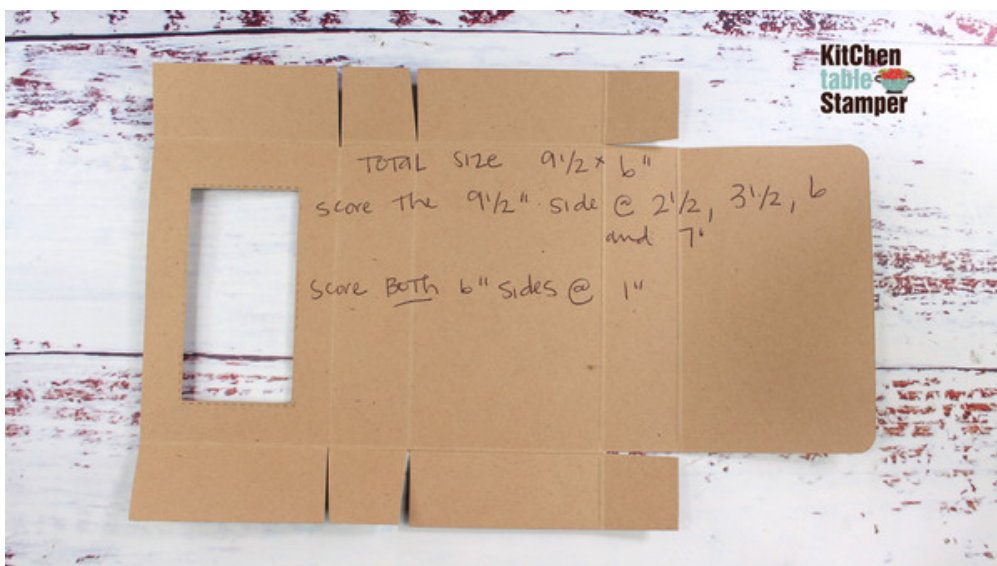

Hello, Irresistible Window Treat Box

14 Days of Love Tutorial Bundle BONUS Content

Marisa Alvarez
847 922-6795 call/text
marisa@kitchentablestamper.com
marisaalvarez.stampinup.net

Measurements:

Sahara Sand Cardstock: 9-1/2 x 6"

- scored on the 9-1/2" side at 2-1/2, 3-1/2, 6, and 7"
- scored on both 6" sides at 1"
- die cut a window using the label from All That Dies, save the cut out piece for the front. Refer to the top and bottom photos.

Hello Irresistible Designer Series Paper:

- FOUR - 3/4 x 2-1/4"
- scraps to die cut a flower and leaf using the Irresistible Blooms Dies

Hello, Irresistible Window Treat Box

14 Days of Love Tutorial Bundle BONUS Content