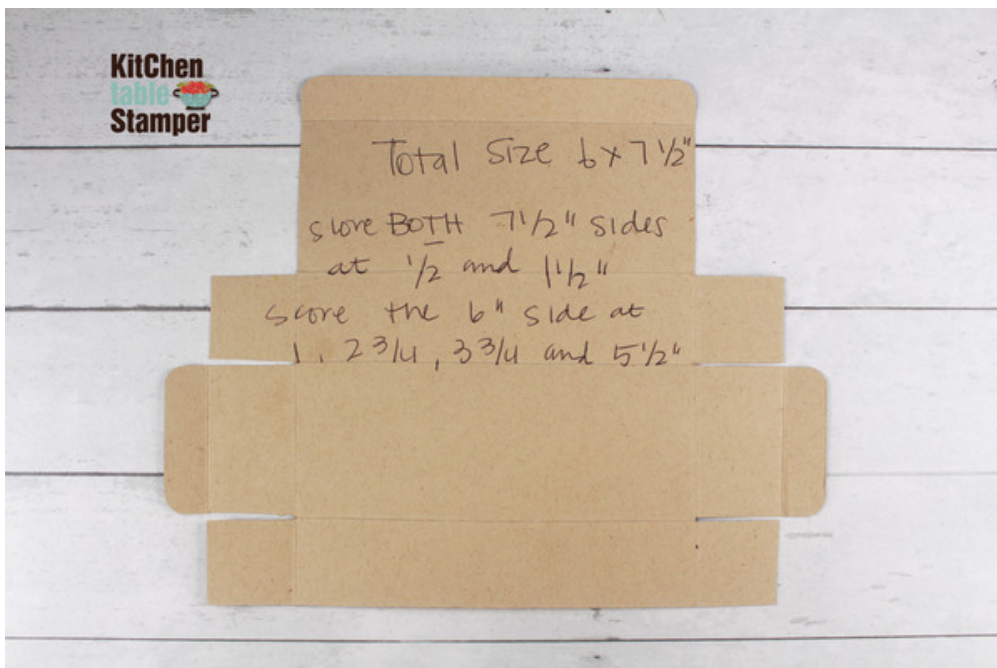

## Measurements:

Wild Wheat Cardstock:

- scrap for die cutting the flower center using the Pansy Pansy Dies
- 6 x 7-1/2" score both 7-1/2" sides at 1/2 & 1-1/2" the score the 6" side: 1, 2-3/4, 3-3/4 & 5-1/2"