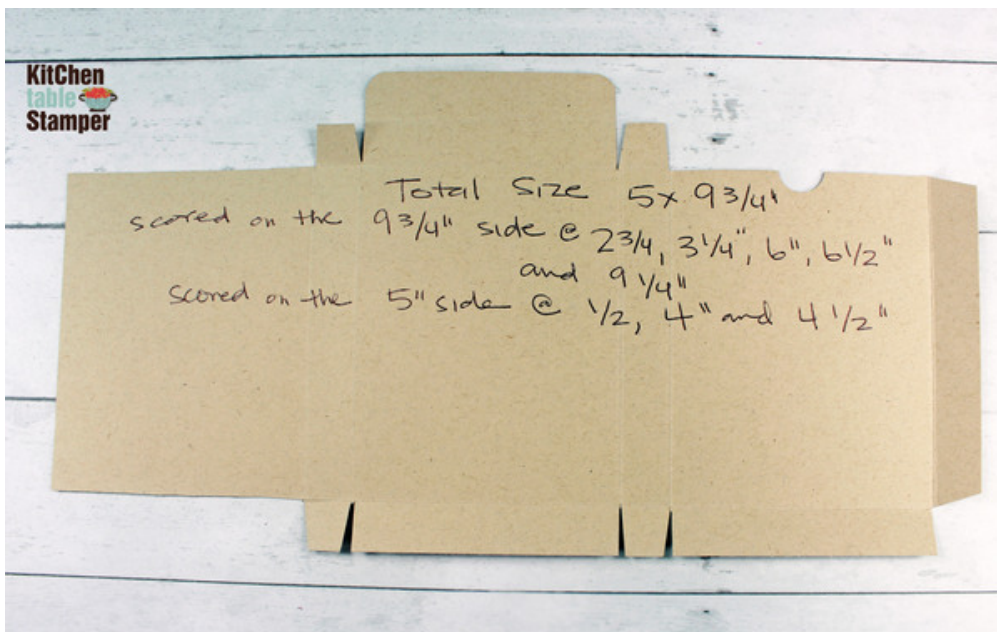

Measurements:

Berry Burst Cardstock: 5 x 9-3/4", scored on the 9-3/4" side at 2-3/4, 3-1/4, 6, 6-1/2, and 9-1/4" then scored on the 5" side at 1/2, 4, and 4-1/2". Burnish and trim according to the template photo below.

Basic Black Cardstock: scrap for die cutting the long chubby banner using the Stylish Shapes Dies

Lemon Lime Twist Cardstock: scrap for die cutting the third largest scalloped circle using the Layering Circles Dies

Basic White Cardstock:

- scrap for die cutting the 2-1/8" circle using the Stylish Shapes Dies
- scraps for stamping and punching the cherries using the Sweetest Cherries Bundle
- scrap for die cutting the little banner using the Give It a Whirl Dies
- scrap for die cutting the third largest scalloped Rectangle using the Scalloped Contour Dies, divided at the fifth scallop from the left