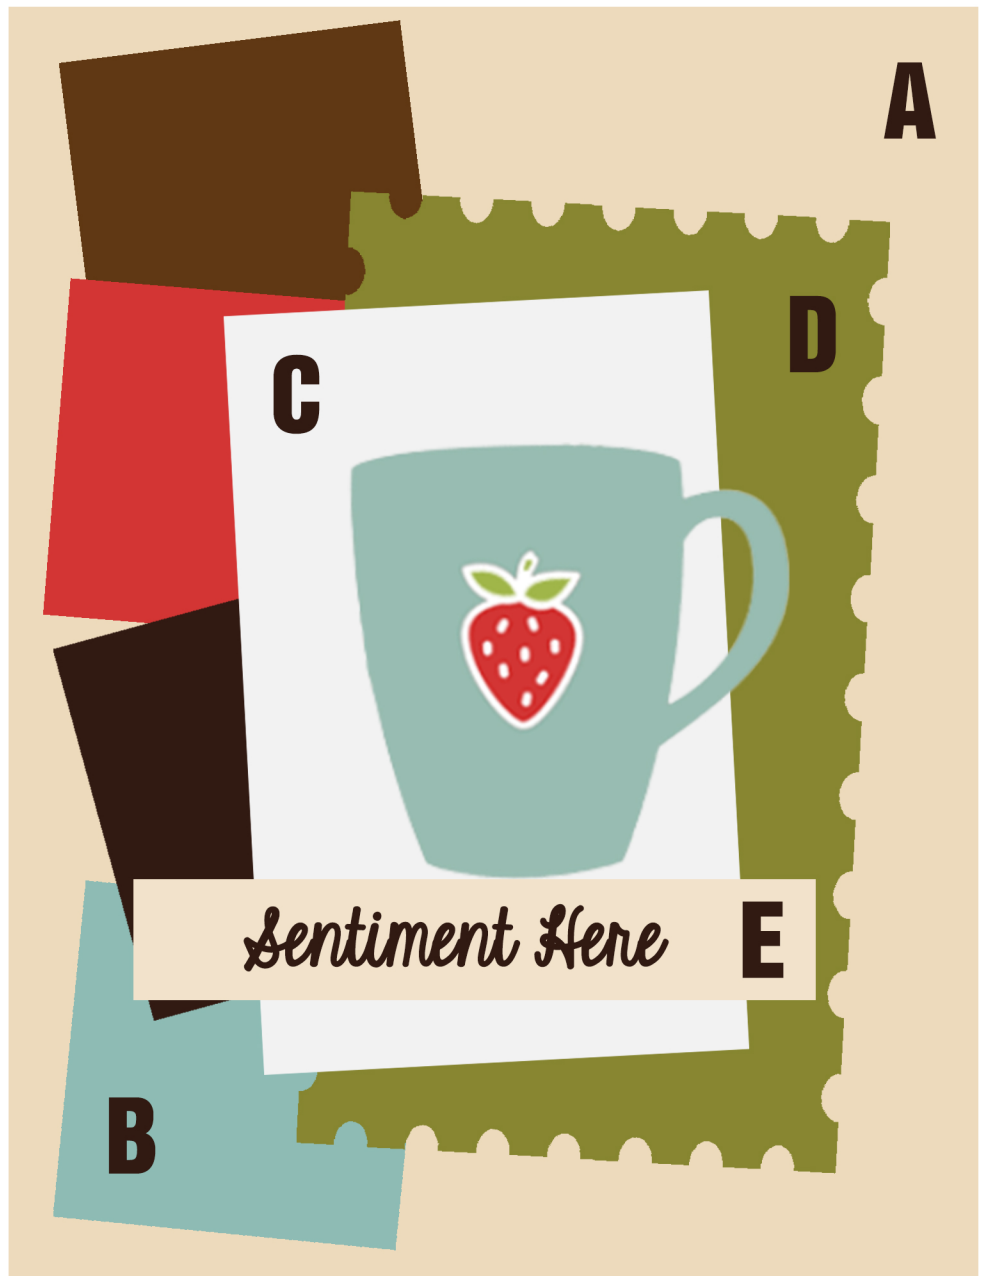

Short Cut Card Sketch #6

These card sketches are meant to be a help to you in your card making. I hope that they give you confidence to jump right in and craft!

Feel free to rotate or mirror the design.

Details for this sketch:

A: 8-1/2 X 5-1/2", scored at 4-1/4"

B: FOUR cardstock or designer series paper pieces all 1- 1/2" square.

C: Any shape of your choice

D: Any shape of your choice

E: 1/2 x 2-3/4"

The coffee mug represents a focal image of your choice.