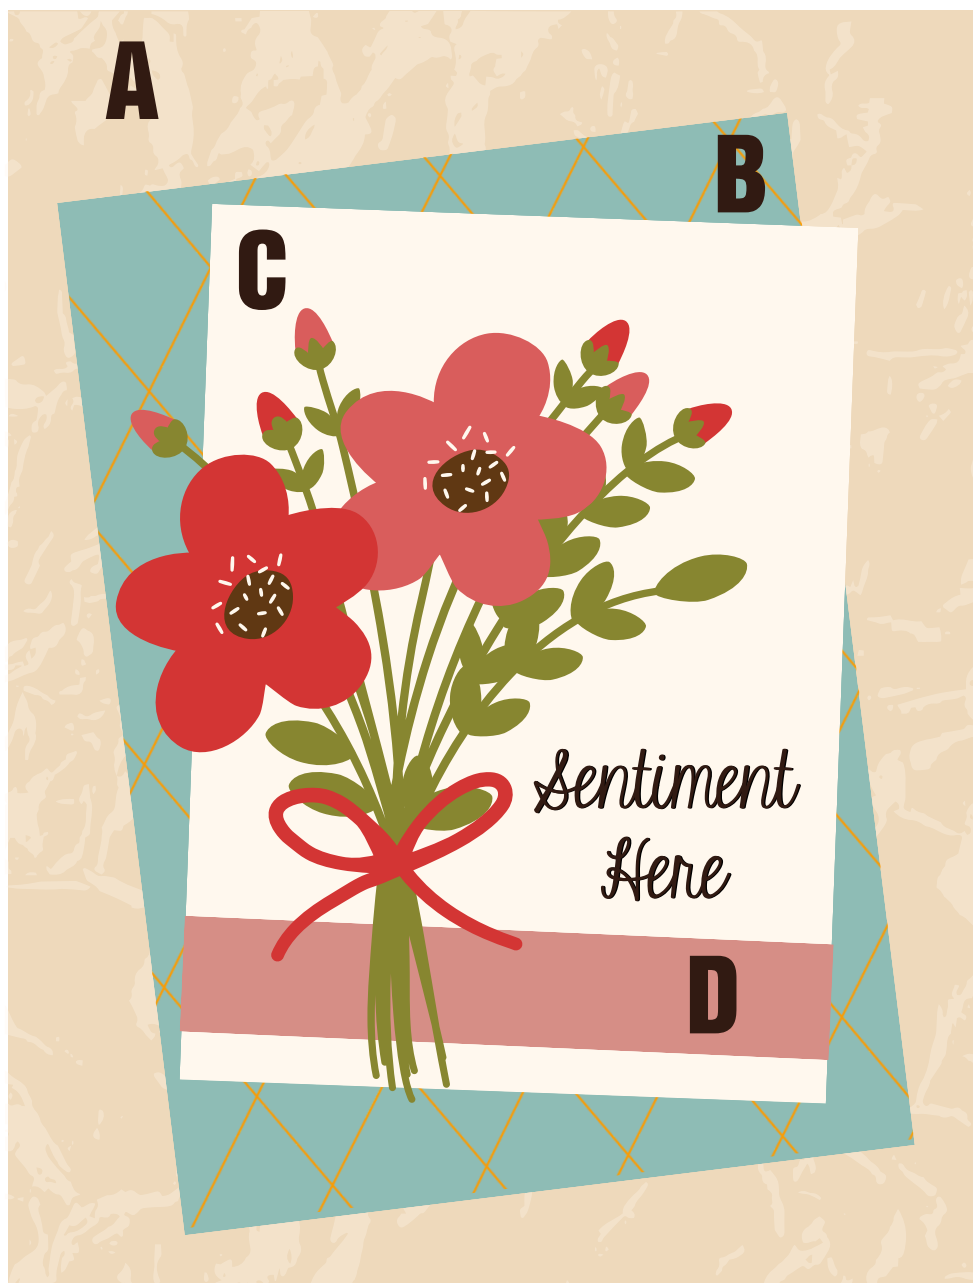

KitChen table Stamper

Short Cut Card Sketch #2

Cool People Exclusive

These card sketches are meant to be a help to you in your card making. I hope that they give you confidence to jump right in and craft!

Feel free to rotate or mirror the design.

Details for this sketch:

A: 8-1/2 X 5-1/2", scored at 4-1/4"

B: 3-1/4 x 4-3/8"

C: 3 x 4-1/8"

D: 3/4 x 3"

The flowers represent a focal image of your choice.