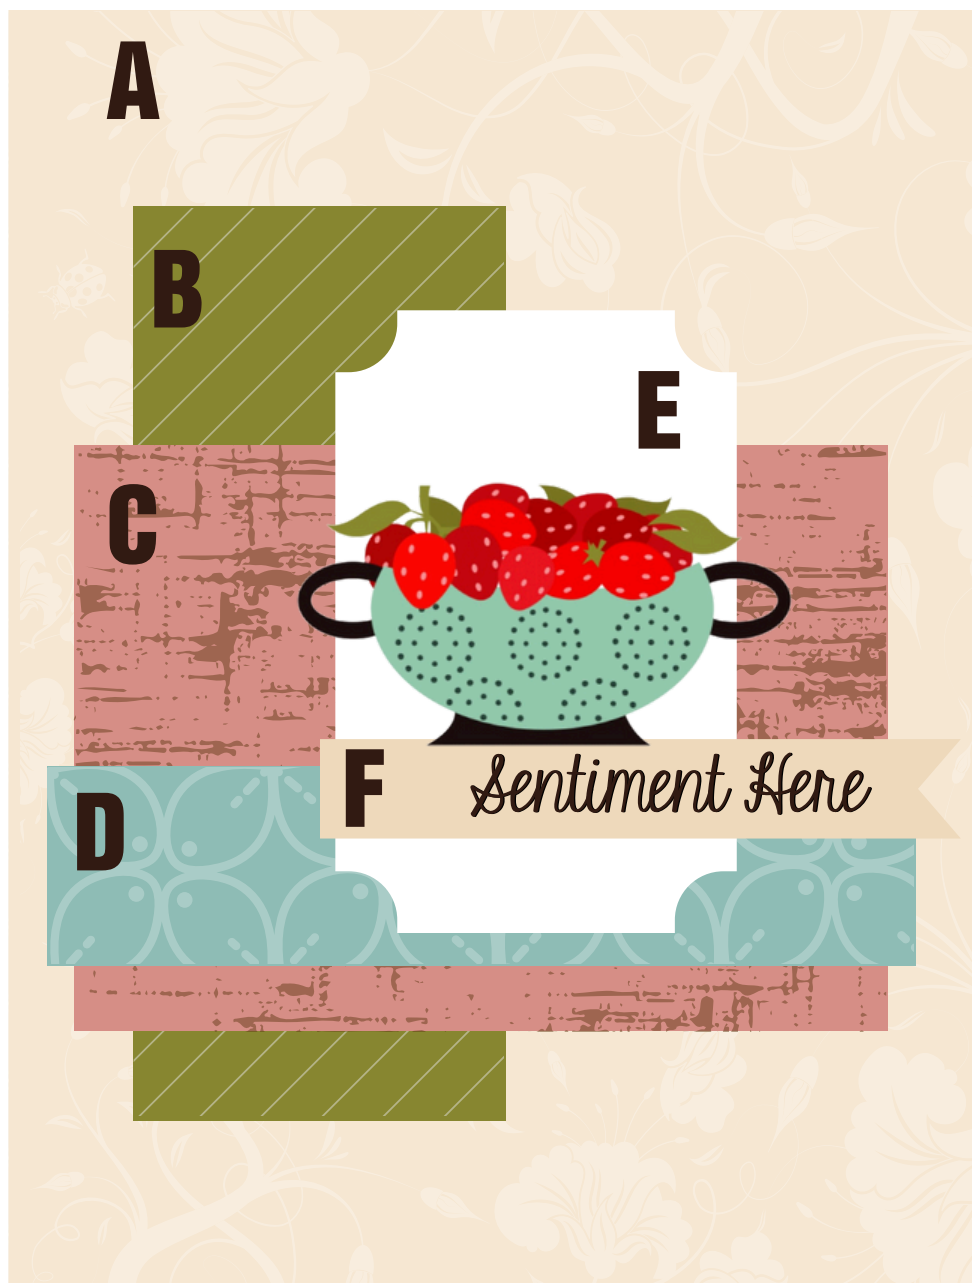

KitChen table Stamper

Short Cut Card

Sketch #6

Cool People Exclusive

These card sketches are meant to be a help to you in your card making. I hope that they give you confidence to jump right in and craft!

Feel free to rotate or mirror the design.

Details for this sketch:

A: 8-1/2 X 5-1/2", scored at 4-1/4"

B: 1-3/4 x 4"

C: 2-1/2 x 3-1/2"

D: 1 x 3-3/4"

E: Any shape of your choice

F: Any shape of your choice

The colander represents a focal image of your choice.