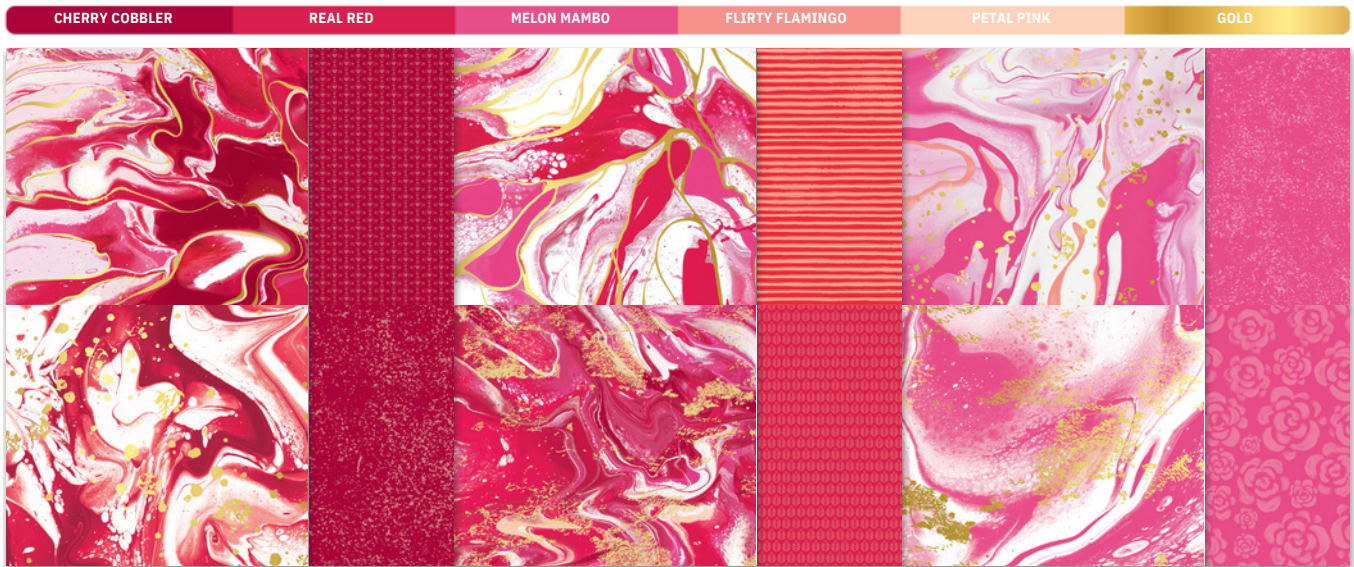

**2** Add sparkle with embellishments.

**3** Package up treats or small gifts in style.

**4** Finish with a shiny gold bow.

**5** Stamp and die cut elegant hearts and flowers.

1. MARBLED ELEGANCE 12" X 12" (30.5 X 30.5 CM) SPECIALTY DESIGNER SERIES PAPER 164919 | \$16.50 • 12 sheets. Includes gold foil details on some designs.