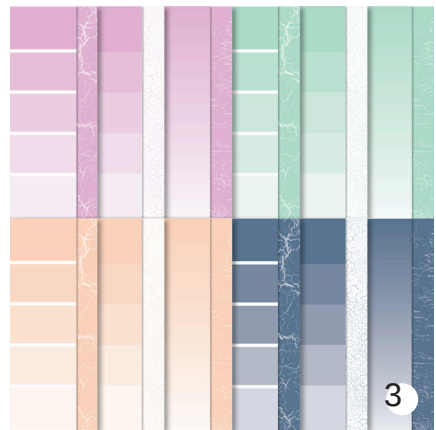

DESIGNER SERIES PAPER  
**Special Release**

Craft with three beautiful papers in fresh colors. Only available while supplies last!

1. REFRESHED BEAUTY 12" X 12"  
 (30.5 X 30.5 CM) DESIGNER SERIES PAPER  
 166259 | \$12.50  
 12 sheets: 2 each of 6 double-sided designs.  
*Daffodil Delight, Flirty Flamingo, Granny Apple  
 Green, Lemon Lime Twist, Peach Pie.*

2. SERENE LOVE 12" X 12" (30.5 X 30.5 CM)  
 DESIGNER SERIES PAPER  
 166261 | \$12.50  
 12 sheets: 2 each of 6 double-sided designs.  
*Lost Lagoon, Night of Navy, Old Olive.*

3. SHADES & HUES 6" X 6" (15.2 X 15.2 CM)  
 DESIGNER SERIES PAPER  
 166260 | \$12.50  
 48 sheets: 4 each of 12 double-sided designs.  
*Fresh Freesia, Misty Moonlight, Petal Pink,  
 Pool Party.*