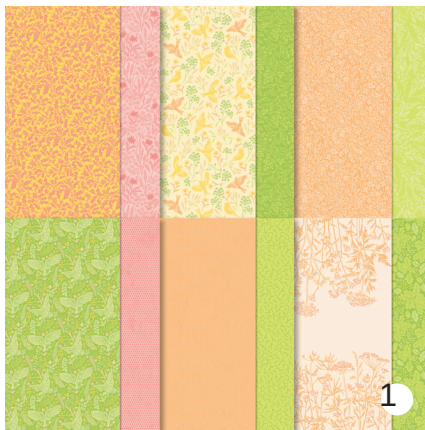

DESIGNER SERIES PAPER  
**Special Release**

Craft with three beautiful papers in fresh colors. Only available while supplies last!

1. REFRESHED BEAUTY 12" X 12"  
 (30.5 X 30.5 CM) DESIGNER SERIES PAPER  
 166259 | \$12.50  
 12 sheets: 2 each of 6 double-sided designs.  
*Daffodil Delight, Flirty Flamingo, Granny Apple  
 Green, Lemon Lime Twist, Peach Pie.*

2. SERENE LOVE 12" X 12" (30.5 X 30.5 CM)  
 DESIGNER SERIES PAPER  
 166261 | \$12.50  
 12 sheets: 2 each of 6 double-sided designs.  
*Lost Lagoon, Night of Navy, Old Olive.*

3. SHADES & HUES 6" X 6" (15.2 X 15.2 CM)  
 DESIGNER SERIES PAPER  
 166260 | \$12.50  
 48 sheets: 4 each of 12 double-sided designs.  
*Fresh Freesia, Misty Moonlight, Petal Pink,  
 Pool Party.*