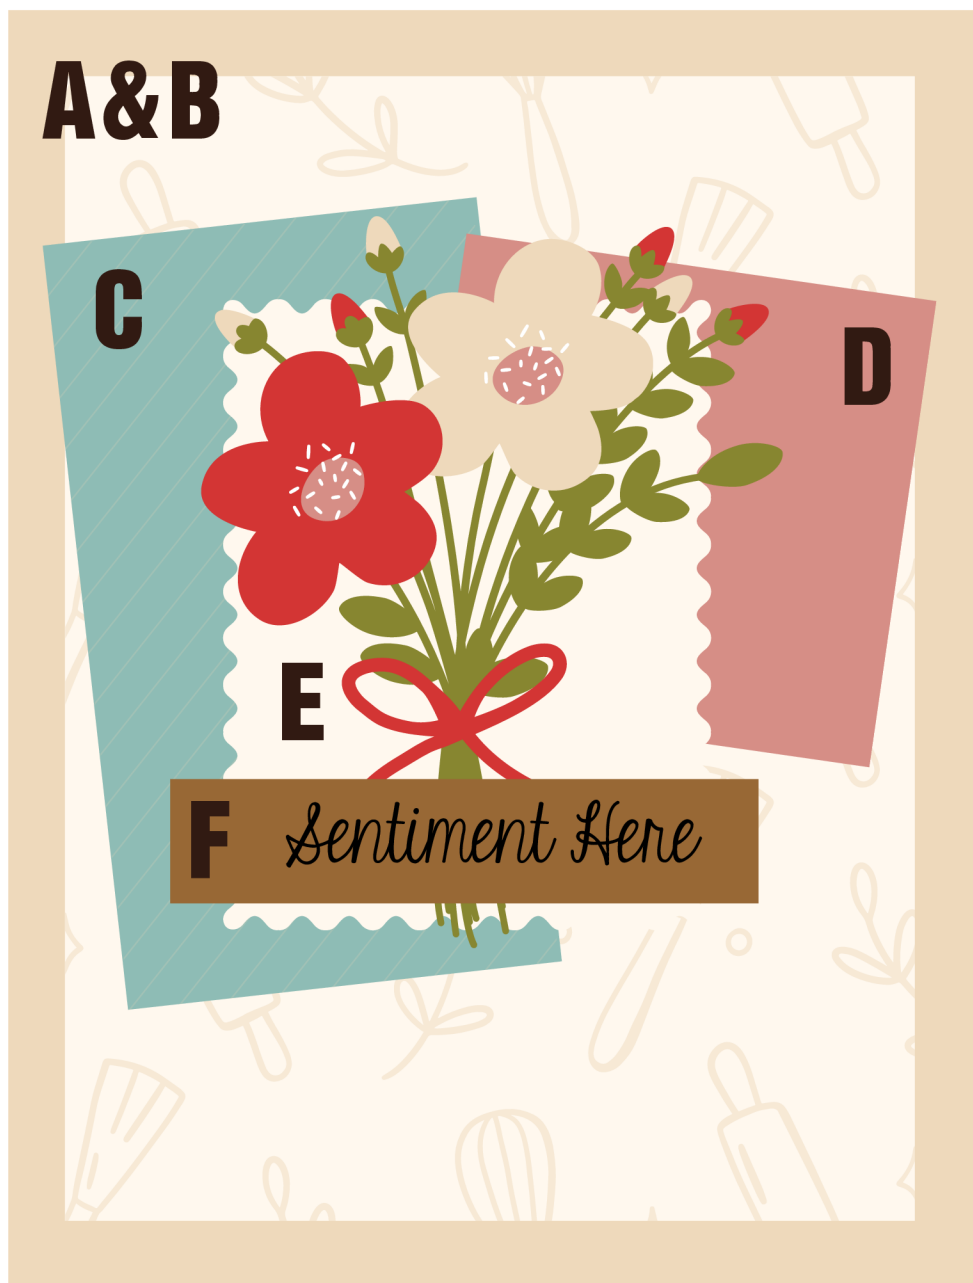

# KitChen table Stamper

## Short Cut Card Sketch #16

*Cool People Exclusive*

These card sketches are meant to be a help to you in your card making. I hope that they give you confidence to jump right in and craft!

Feel free to rotate or mirror the design.

### Details for this sketch:

A: 8-1/2 X 5-1/2", scored at 4-1/4"

B: 3-3/4 x 5"

C: 2 x 3-3/4"

D: 2 x 2-1/4"

E: Any shape of your choice

F: Any shape of your choice

The flowers represent a focal image of your choice.