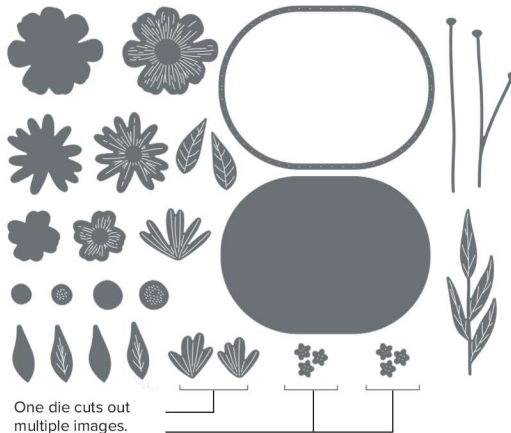

3 Use the coordinating dies to cut out images from stamps or Designer Series Paper.

2 Get beautiful, floral textures with the embossing folder.

4 Stamp your favorite image or sentiment!

FLORAL IMPRESSIONS 12" X 12" (30.5 X 30.5 CM) DESIGNER SERIES PAPER
165603 | \$12.50 • 12 sheets.

One die cuts out multiple images.

PERFECT COORDINATION!

Get crafting products designed to match by ordering a suite or a bundle!

FLORAL IMPRESSIONS SUITE COLLECTION 165617 | \$88.50 • [EN] [FR]

Suite collection includes one of each item listed below:

PRESSED FLOWERS EMBOSSING FOLDER
165614 | \$11.00
Folder size: 6" x 6-1/4" (15.2 x 15.9 cm).

STRAWBERRY SLUSH & PRETTY IN PINK GEMS
165615 | \$8.50
150 adhesive-backed pieces. 50 of each color.
4 mm, 5 mm. Strawberry Slush, Pretty in Pink, clear.