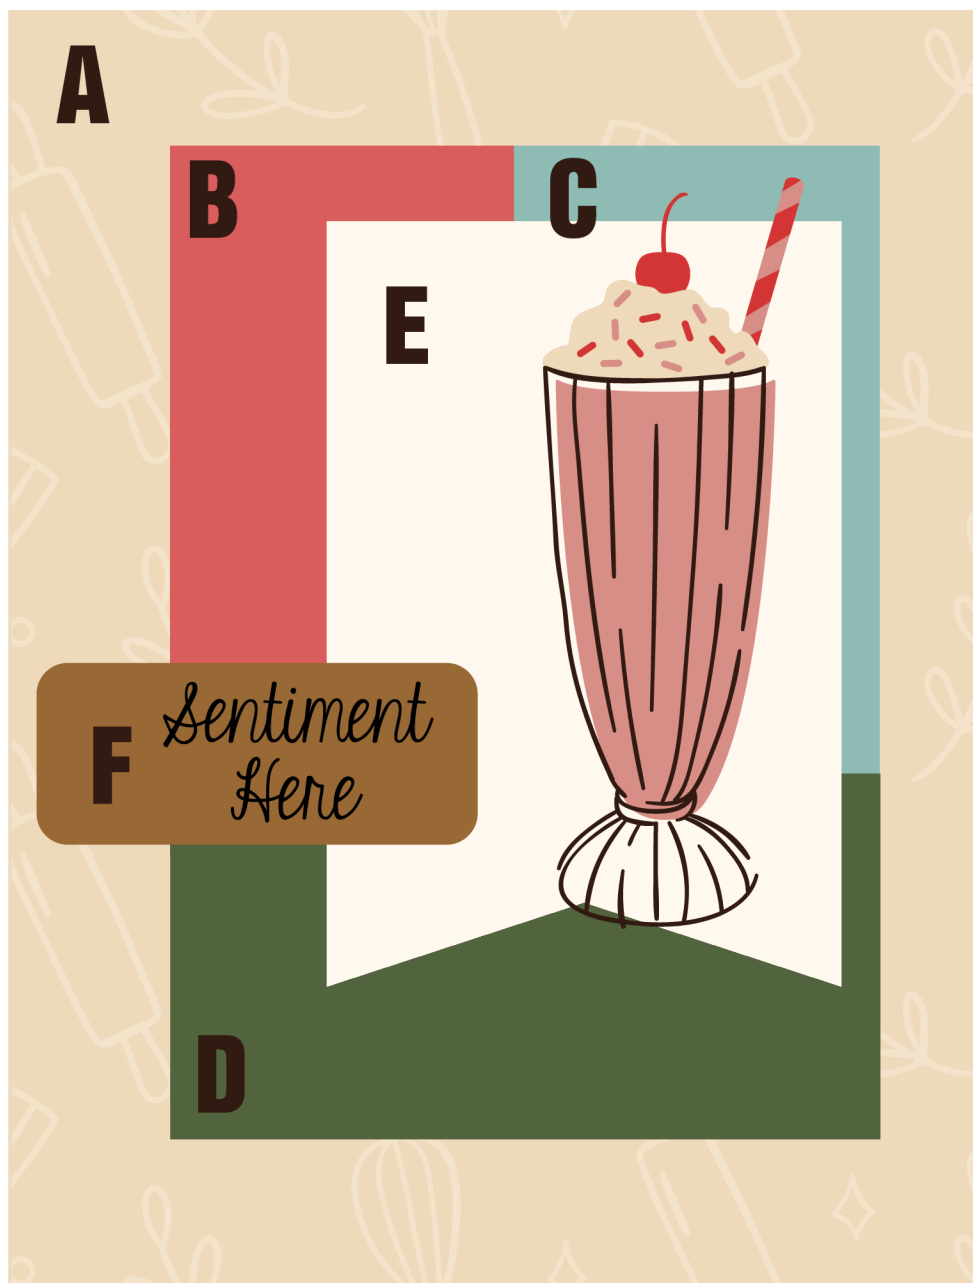

# KitChen table Stamper

## Short Cut Card Sketch #18

*Cool People Exclusive*

These card sketches are meant to be a help to you in your card making. I hope that they give you confidence to jump right in and craft!

Feel free to rotate or mirror the design.

### Details for this sketch:

A: 8-1/2 X 5-1/2", scored at 4-1/4"

B: 1-1/2 x 3"

C: 1-1/2 x 3"

D: 1-1/2 x 3"

E: Any shape of your choice

F: Any shape of your choice

The milkshake represent a focal image of your choice.