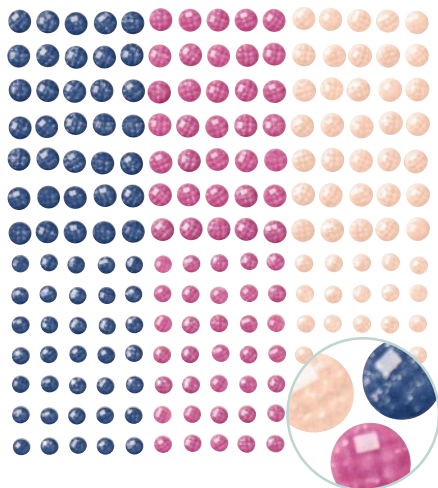

**CHARMING DAY DIES**

166135 | \$35.00

8 dies. Largest die: 4" x 2-1/2" (10.2 x 6.4 cm).

**PERFECT COORDINATION!**

Get crafting products designed to match by ordering a suite or a bundle!

**FLORAL CHARM SUITE COLLECTION**

166141 | \$86.00 • **EN** **FR**

*Suite collection includes one of each items listed below:*  
Bundle (Stamp Set + Dies)

DesignerSeries Paper  
Embellishments  
Ribbon

**OR**

Purchase your favorite products individually!

**3. CHARMING SHIMMER FACETED DOTS**

166139 | \$8.50

210 adhesive-backed pieces. 70 of each color.  
4 mm, 5 mm. Night of Navy, Berry Burst, and Petal Pink.

**4. PETAL PINK 5/16" (8 MM) BRAIDED TRIM**

166140 | \$13.00